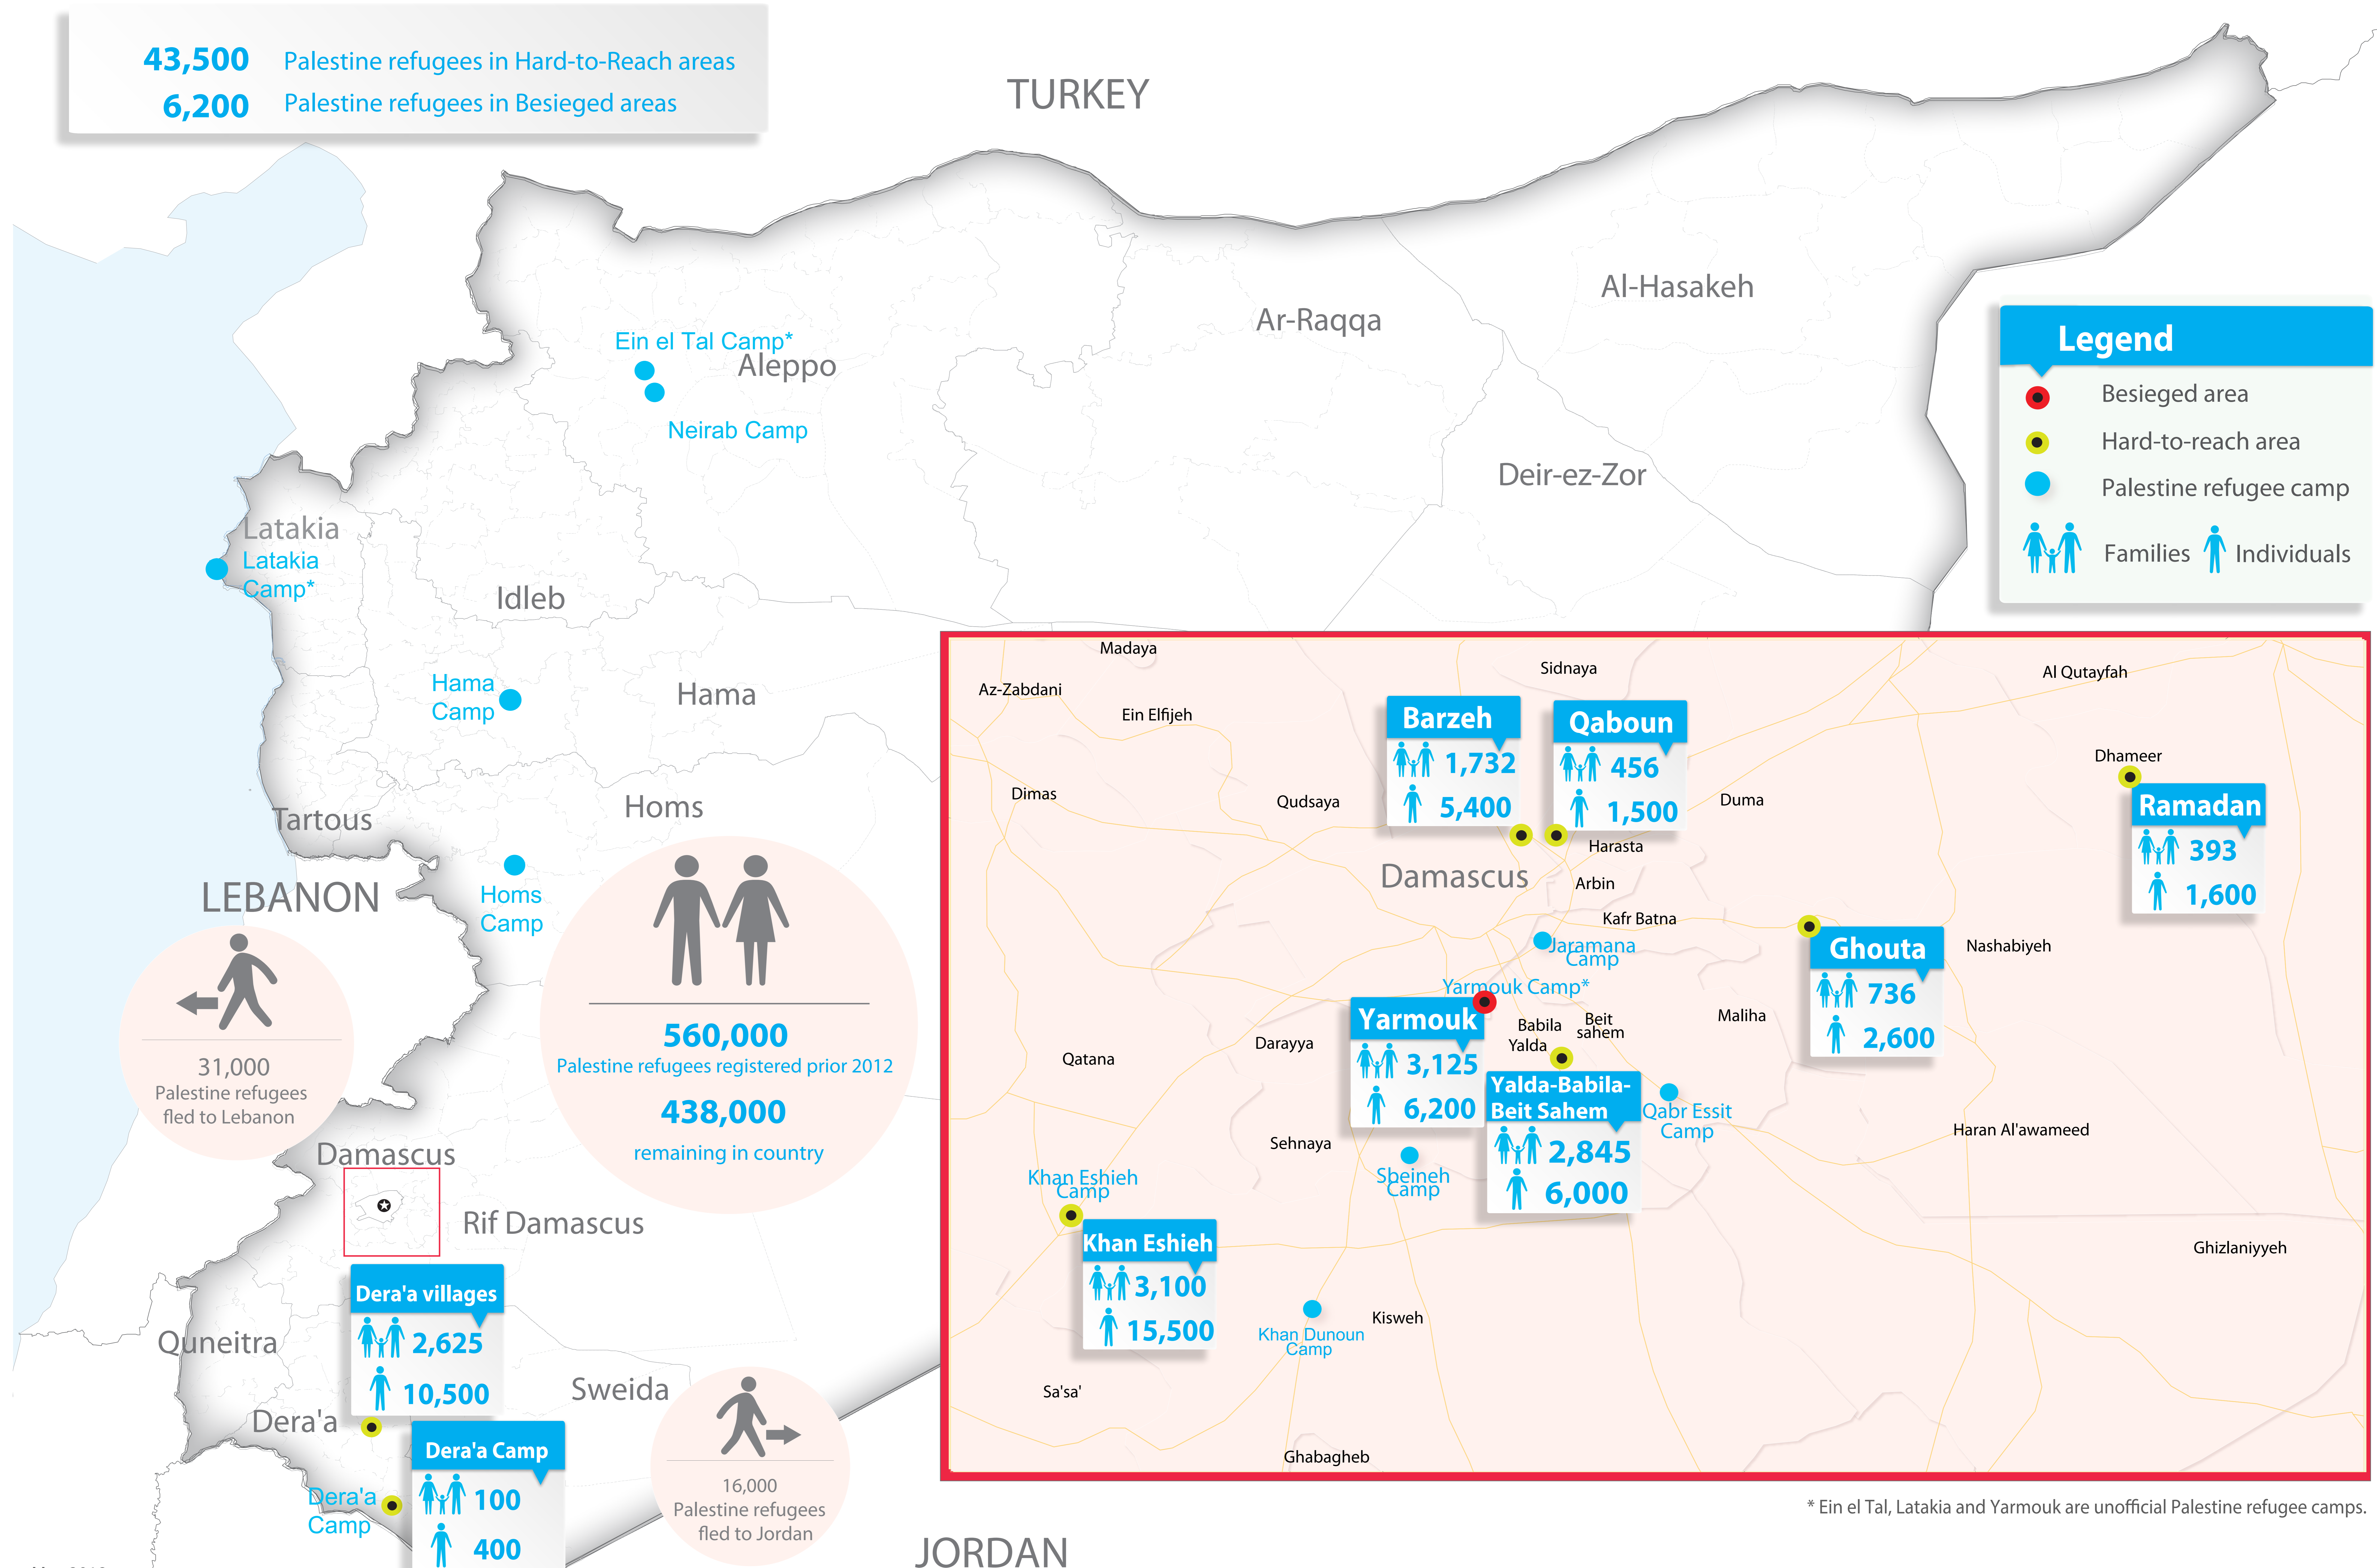

Syria: UNRWA Overview of Hard-to-Reach and Besieged Areas as of 26 April 2018

43,500 Palestine refugees in Hard-to-Reach areas
6,200 Palestine refugees in Besieged areas

* Ein el Tal, Latakia and Yarmouk are unofficial Palestine refugee camps.