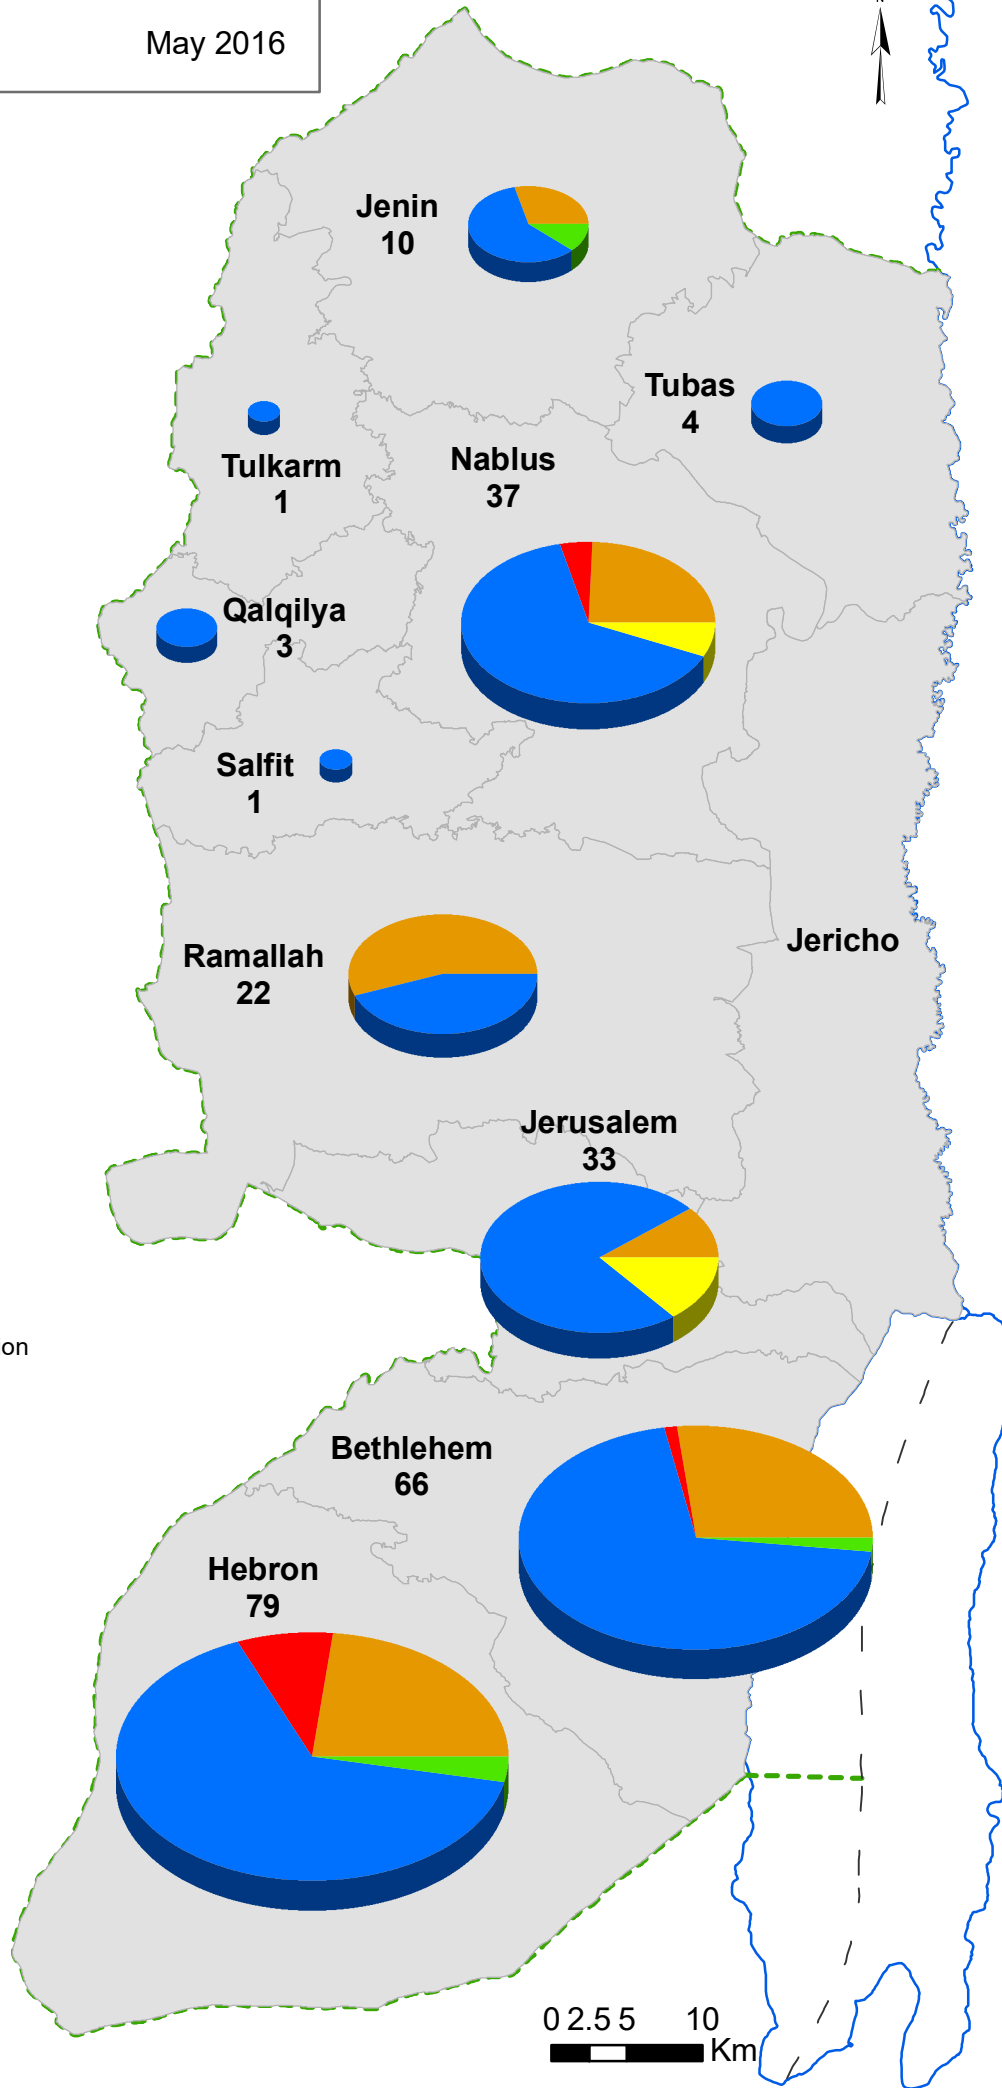

# West Bank: Type of Attacks on Schools

May 2016

## Type of Attack

- Attacks against Schools
- Attacks on related protected persons in relation to schools
- Interferences with access to education
- Military use of schools
- Threats of attacks against protected persons in relation to schools

0 2.5 5 10 Km