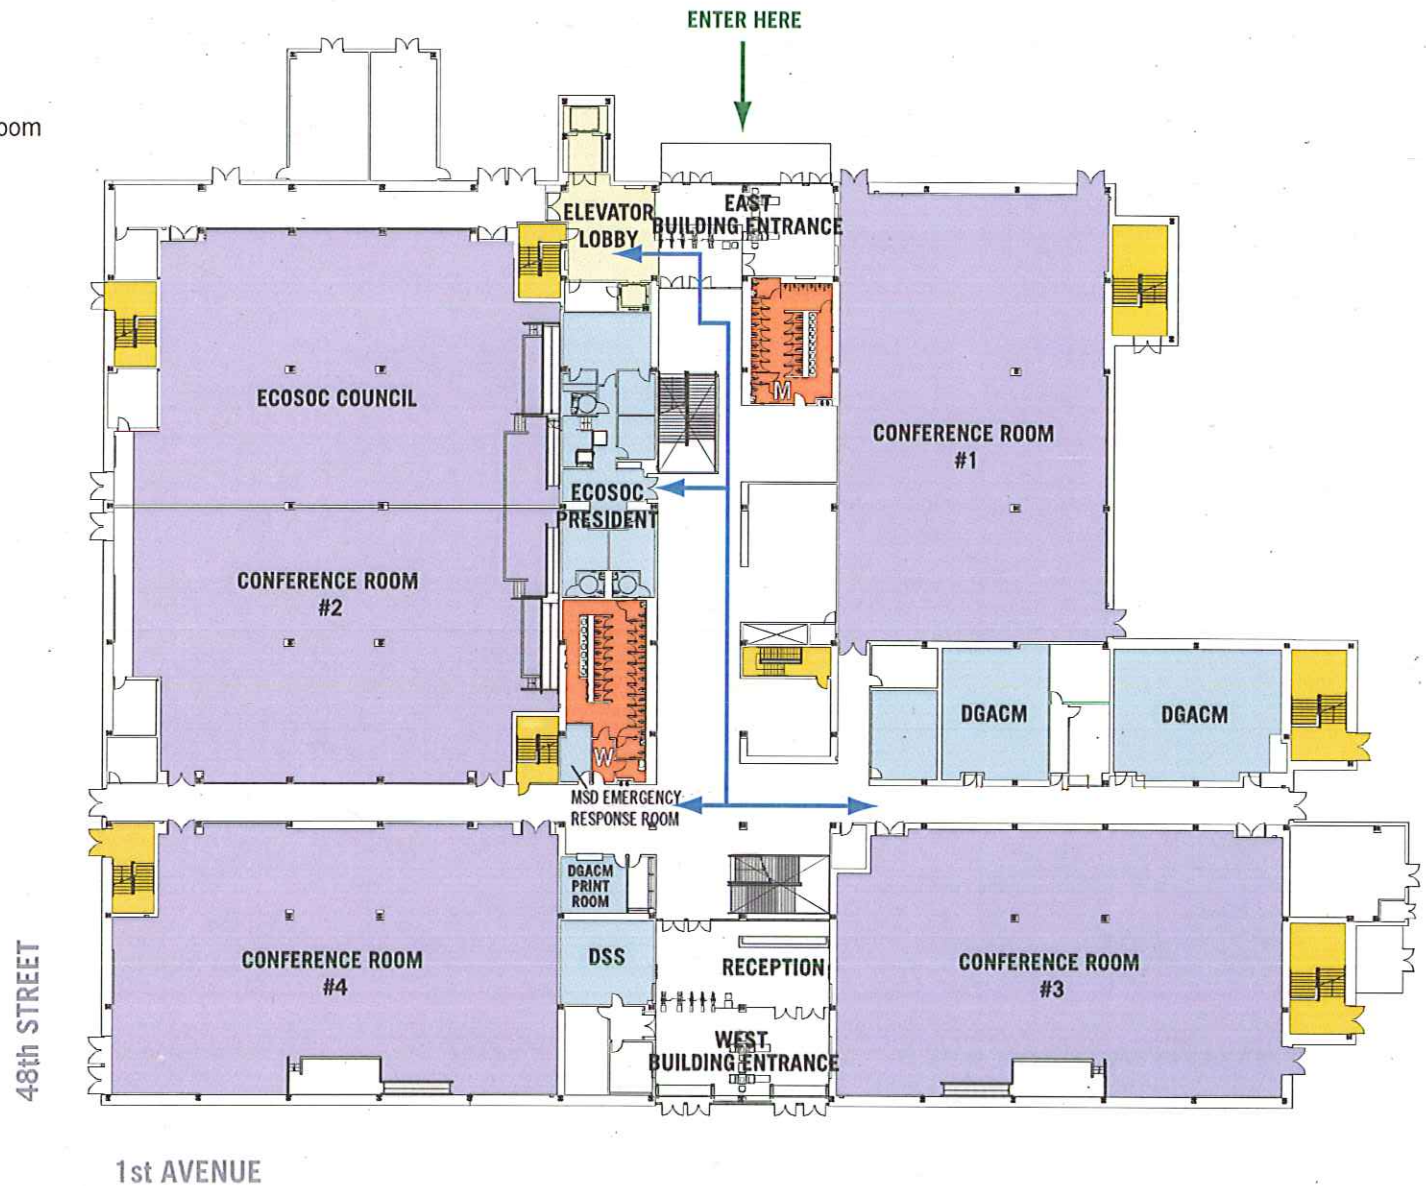

# Temporary North Lawn Building

## Key Elements, 1st Floor

### FLOOR PLAN KEY

- Fire Stairs
- Lounge/Cafe
- Elevator Lobby
- Conference Room
- Restroom
- Office Suite
- ←
→
 Routes

### FLOOR PLAN KEY

- Fire Stairs
- Elevator Lobby
- Restroom
- Lounge/Cafe
- Conference Room
- Routes