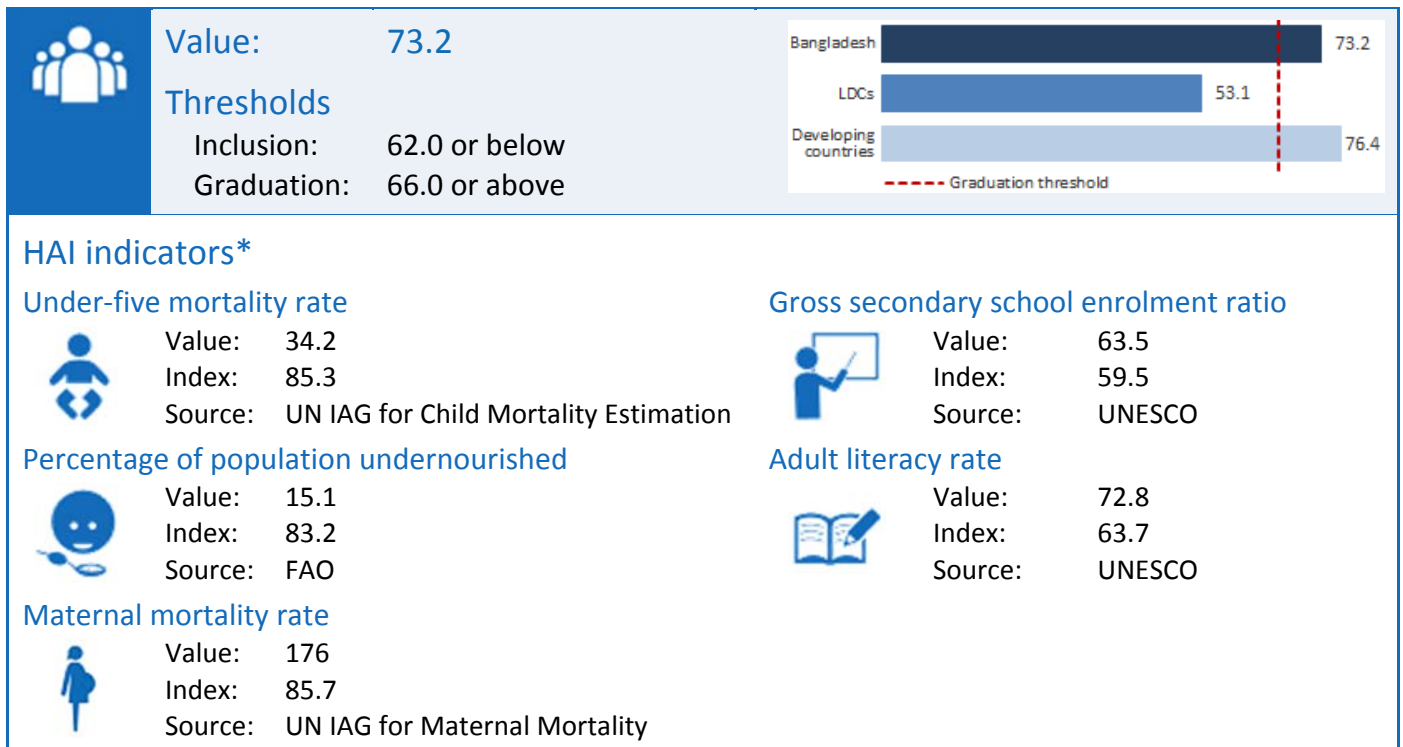

Human assets index (HAI)*