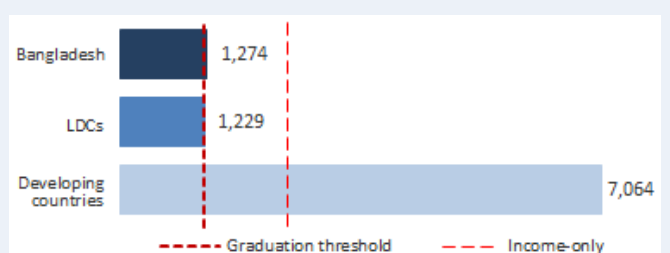

Country profile:

Bangladesh

LDC status

Inclusion: 1975

Graduation: Fulfilled eligibility criteria for the first time in 2018

Reports and resolutions

Inclusion

CDP report: 1975
ECOSOC resolution: E/1976(LIX)
GA resolution: A/RES/3487(XXX)

Graduation

CDP report: 2018

Key figures*

* Data from the 2018 triennial review

Gross national income (GNI) per capita*

Value: \$1,274

Thresholds

Inclusion: \$1,025 or below
Graduation: \$1,230 or above
Income-only: \$2,460 or above