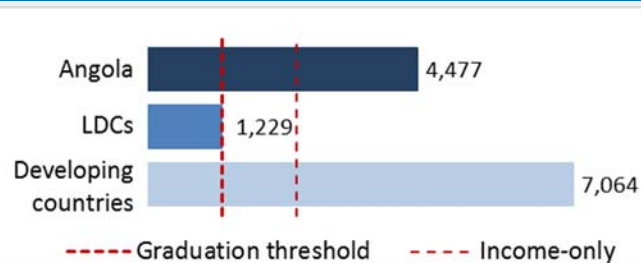

Country presentation: 2015 CDP EGM presentation

Monitoring reports: 2017, 2018, 2019

Key figures*

* *Data from the 2018 triennial review*

Gross national income (GNI) per capita*

Value: \$4,477

Thresholds

Inclusion: \$1,025 or below

Graduation: \$1,230 or above

Income-only: \$2,460 or above

Human assets index (HAI)*

Economic vulnerability index (EVI)*