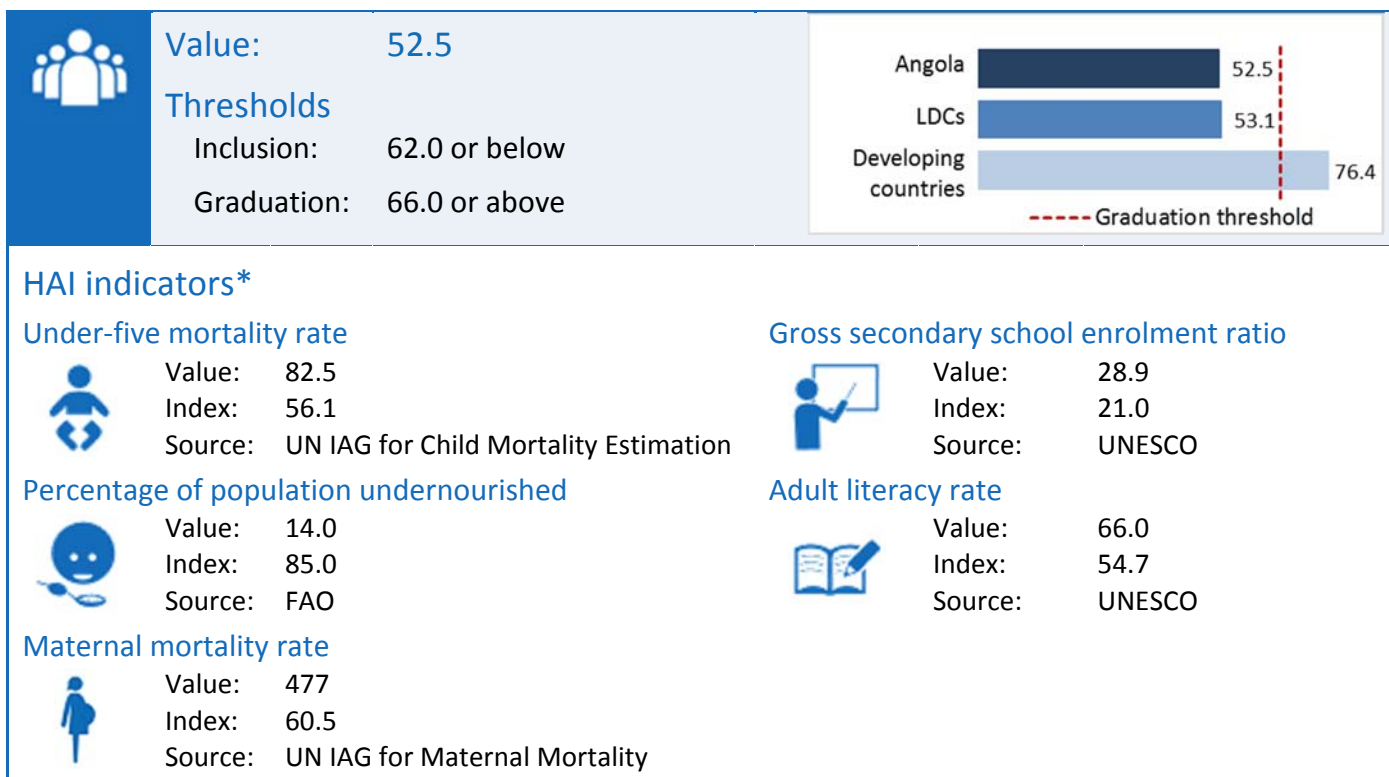

Country presentation: 2015 CDP EGM presentation

Monitoring reports: 2017, 2018, 2019

Key figures*

* *Data from the 2018 triennial review*

Gross national income (GNI) per capita*

Value: \$4,477

Thresholds

Inclusion: \$1,025 or below

Graduation: \$1,230 or above

Income-only: \$2,460 or above

Human assets index (HAI)*

Economic vulnerability index (EVI)*