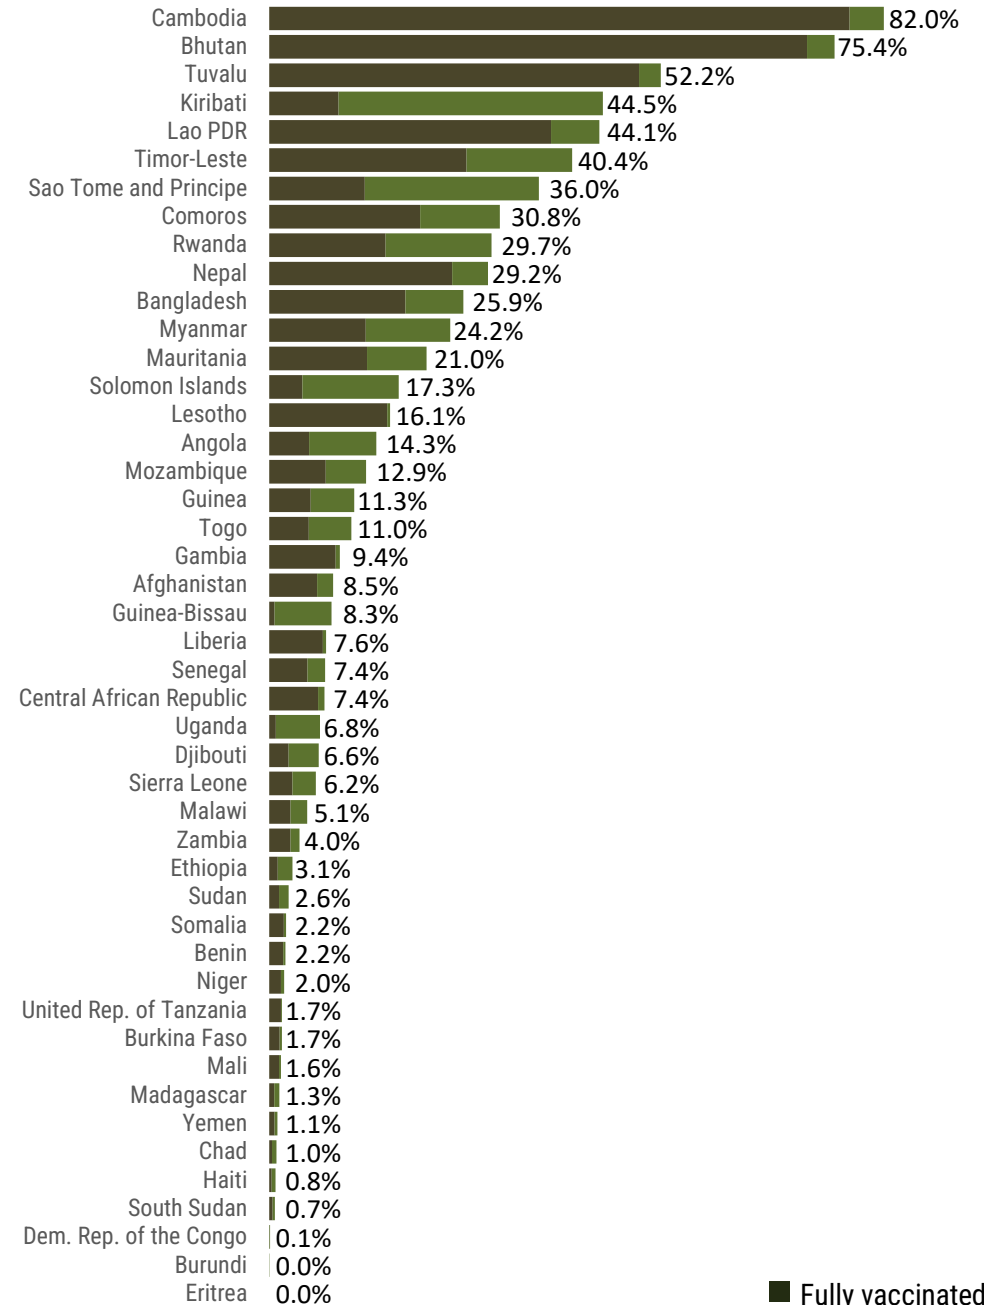

COVID-19 vaccination in LDCs – status report of 31 Oct 2021

How many of the 46 LDCs have started vaccinating?

45 LDCs

Are vaccinations administered equally worldwide?

What share of population in each LDC has received at least one shot?

Source: CDP Secretariat, calculated based on data from *Our World in Data* (<https://ourworldindata.org/>)

Fully vaccinated population