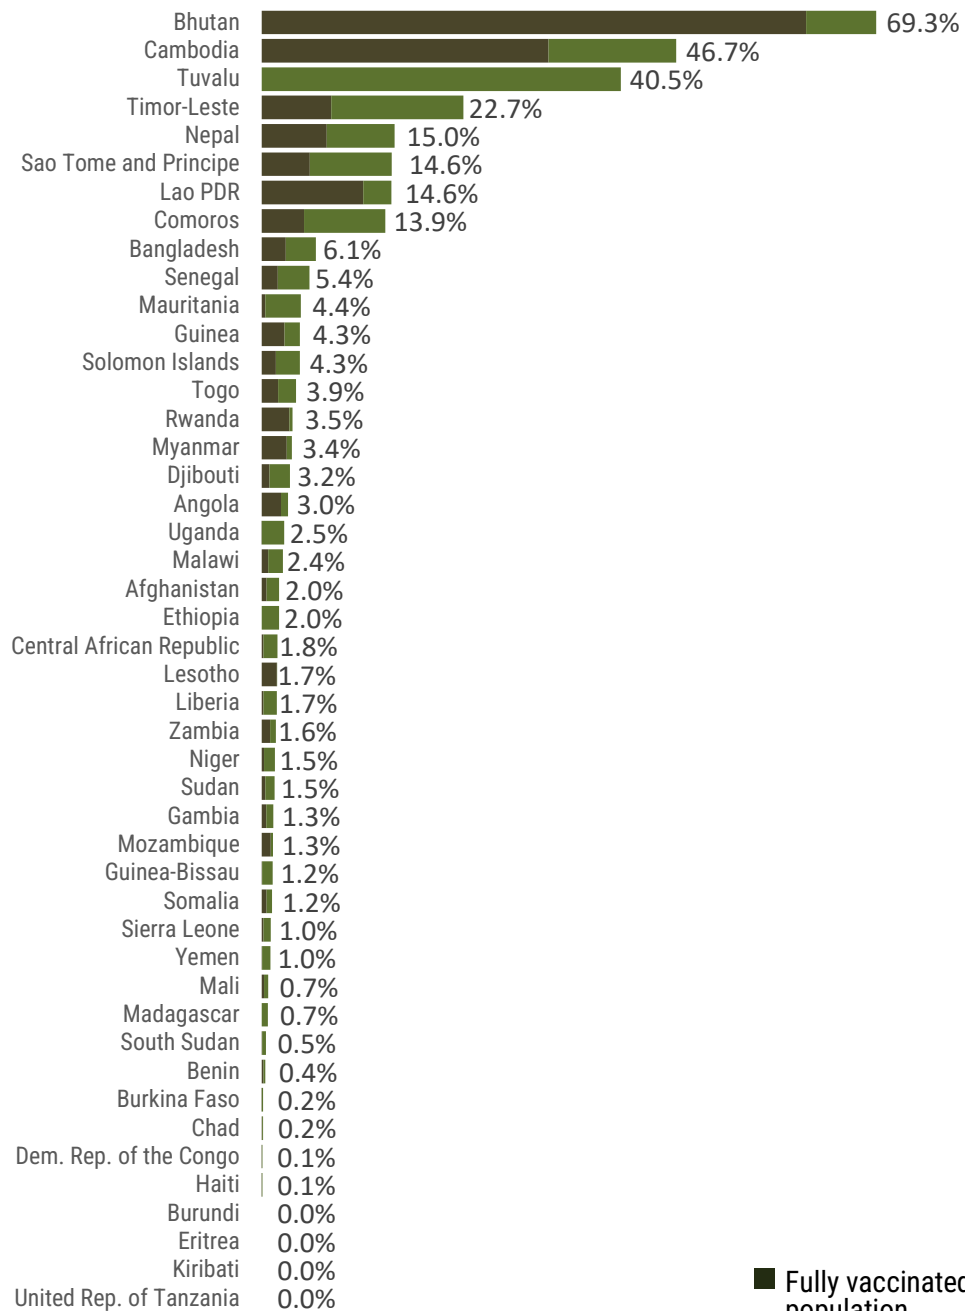

COVID-19 vaccination in LDCs – status report of 31 July 2021

How many of the 46 LDCs have started vaccinating?

42 LDCs

Are vaccinations administered equally worldwide?

What share of population in each LDC has received at least one shot?