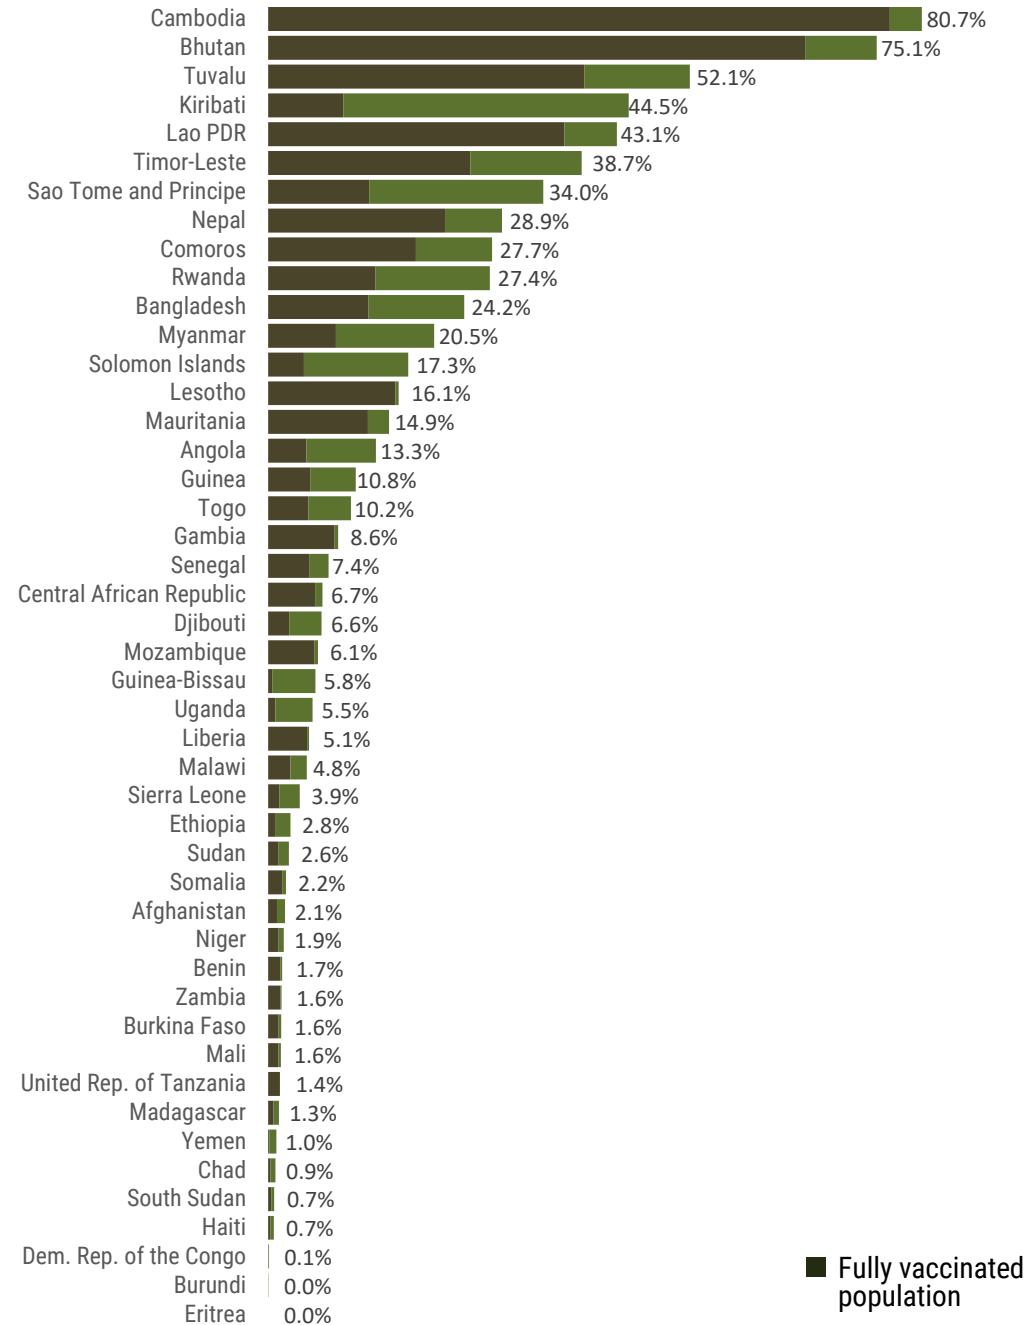

COVID-19 vaccination in LDCs – status report of 30 Sep 2021

How many of the 46 LDCs have started vaccinating?

45 LDCs

Are vaccinations administered equally worldwide?

What share of population in each LDC has received at least one shot?