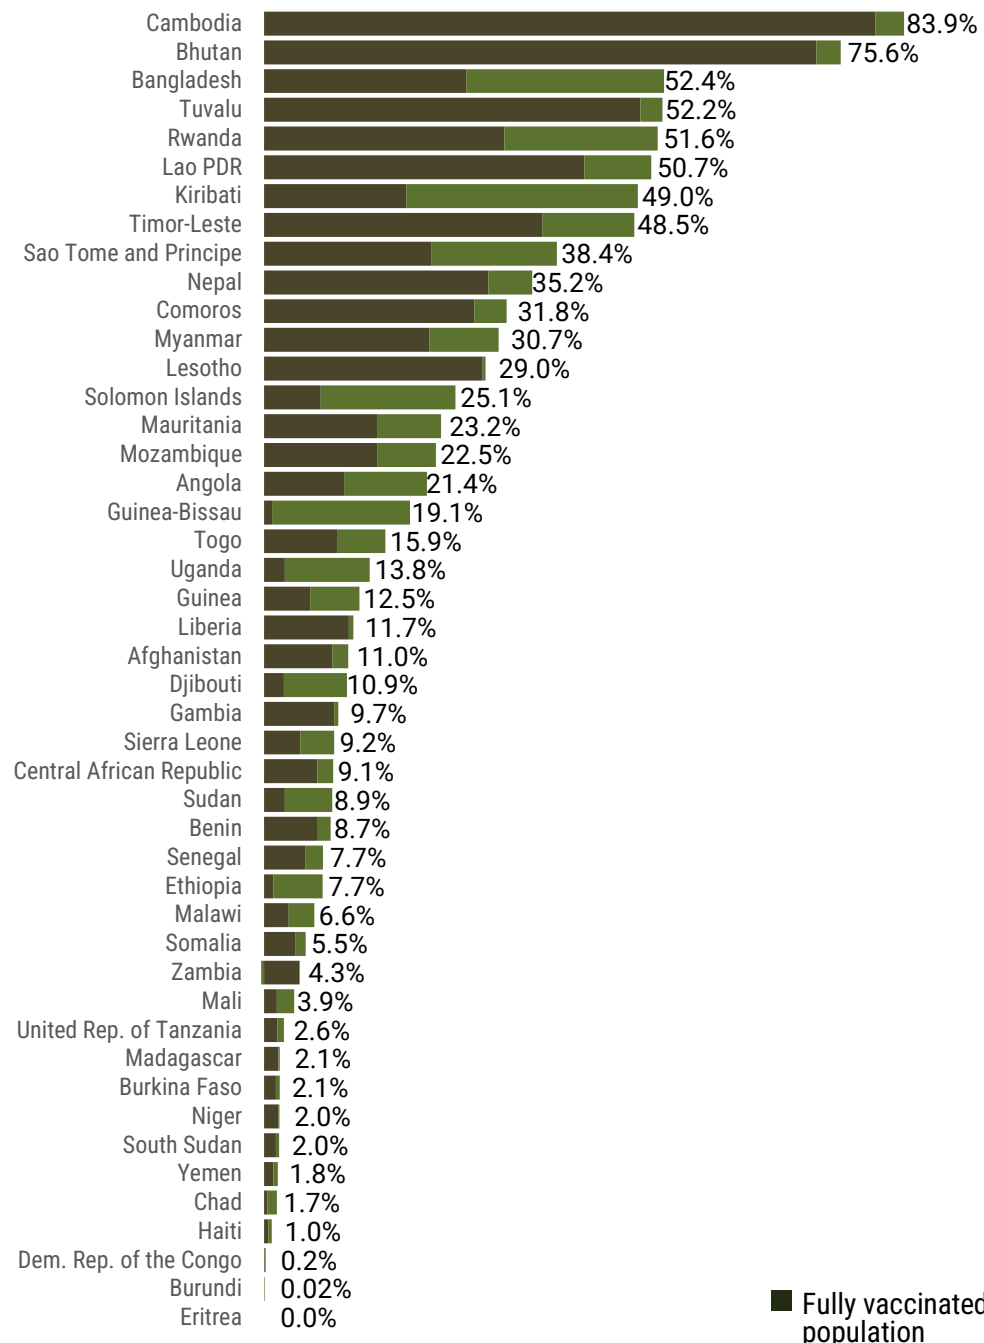

What share of population in each LDC has received at least one shot?

Source: CDP Secretariat, calculated based on data from *Our World in Data* (<https://ourworldindata.org/>)