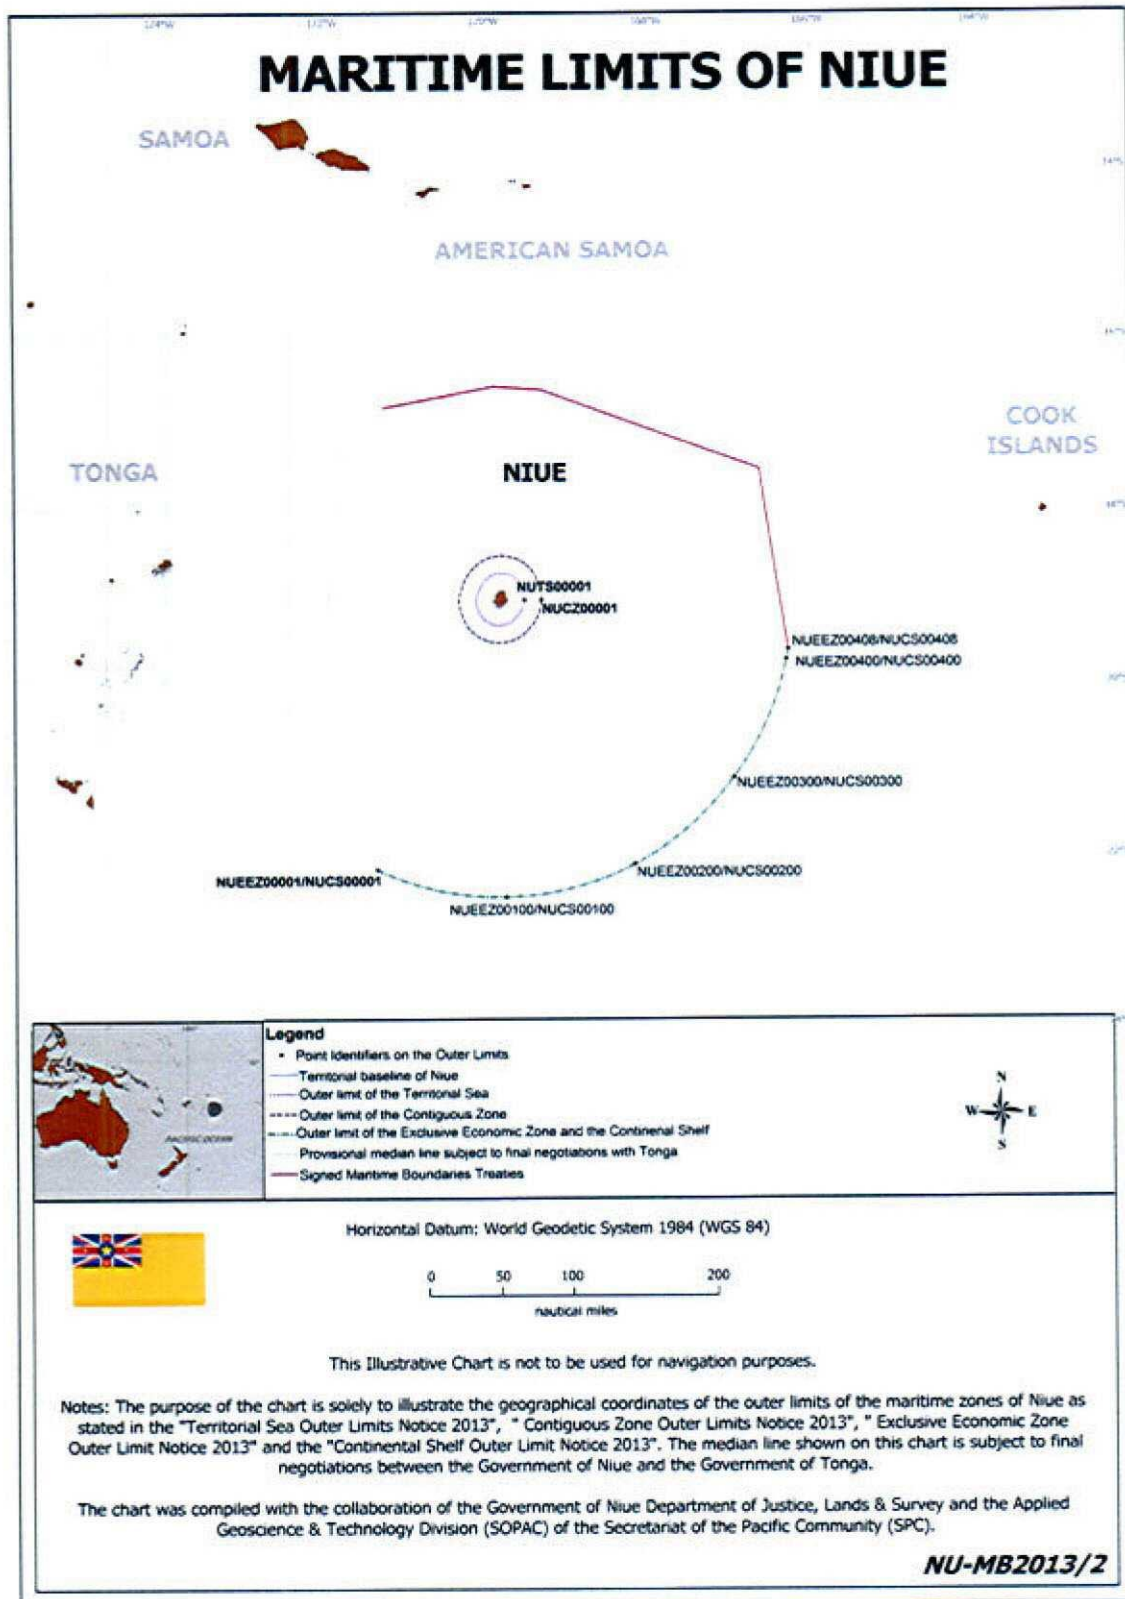

PART 2 – CHART ILLUSTRATING THE OUTER LIMIT OF THE EXCLUSIVE CONTINENTAL SHELF OF NIUE

Note: This chart is provided as a general illustration of the line specified in Part 1 of the Schedule.