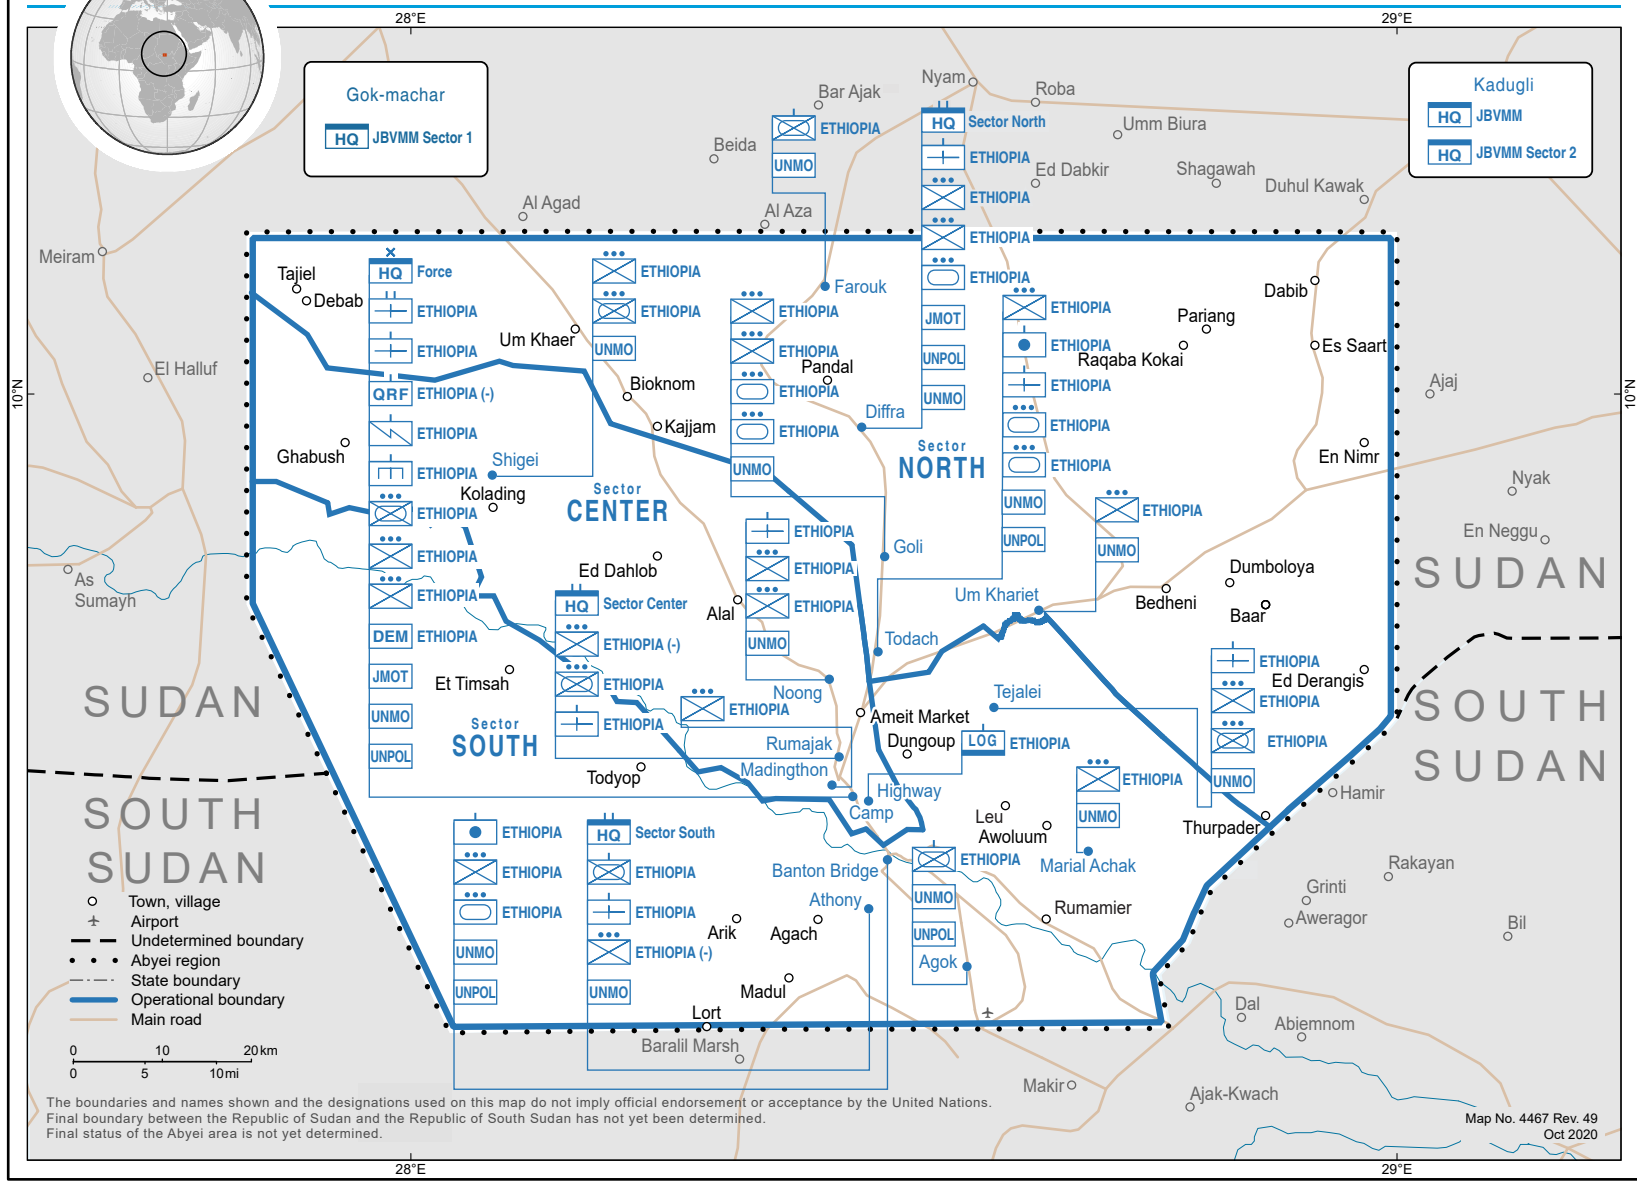

# UNISFA

OCTOBER 2020

UNITED NATIONS  
Geospatial

Gok-machar  
HQ JBVM Sector 1

Kadugli  
HQ JBVM Sector 2

Sector NORTH

Sector CENTER

Sector SOUTH

HQ Sector South

LOG

Agok