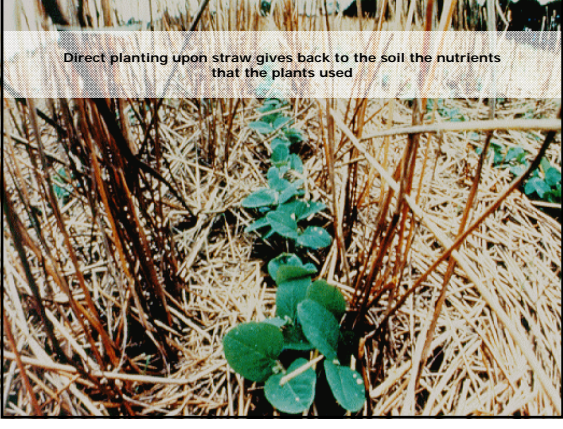

THE UNITED NATIONS
16th Session of the United Nations Commission on Sustainable Development New York, May 6th , 2008

PROJECT: TREE IS LIFE
OUR CONTRIBUTIONS TO CSD16

Mobilizing Communities for Reforestation and Water Protection
"Tree is life", a worldwide project for the environment and education

BPW International
CSD 16 United Nations New York 2008 Yara Blochtein, Chairperson Environment and Sustainable Development Committee

IN 1992 BPW-BRAZIL IN THE GLOBAL FORUM IN THE ECO'92 IN RIO Jonathan Porriett (writer of Capitan Eco) showed the project PLANT A SEE AND PICK A DIAMOND

BPW International
CSD 16 United Nations New York 2008 Yara Blochtein, Chairperson Environment and Sustainable Development Committee