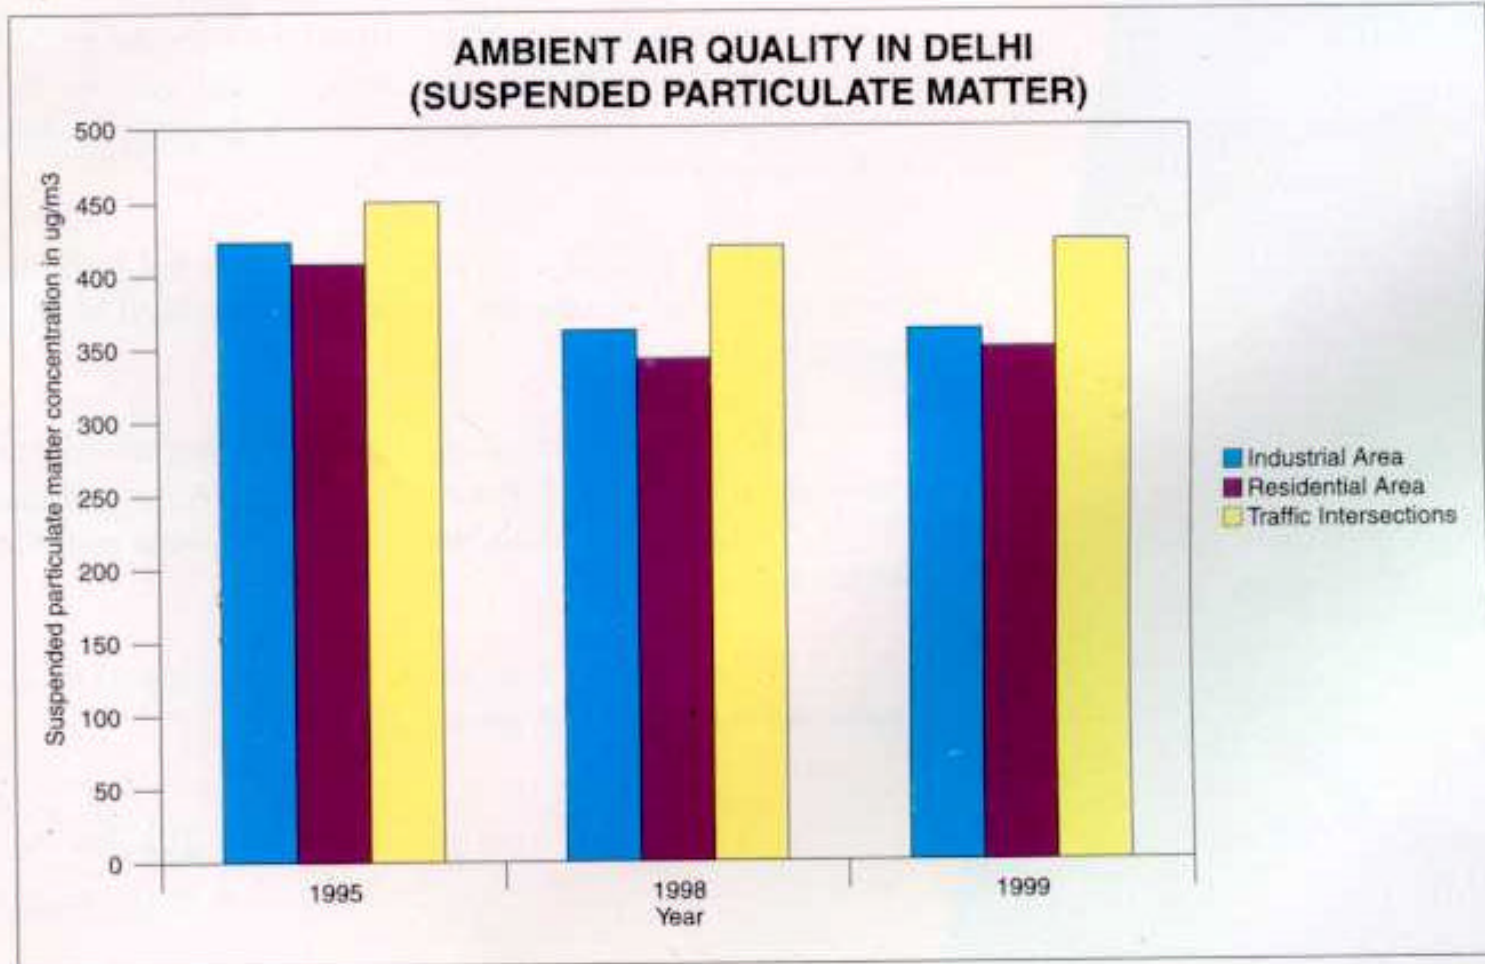

AMBIENT AIR QUALITY IN DELHI (SUSPENDED PARTICULATE MATTER)

AMBIENT AIR QUALITY IN DELHI (NITROGEN DIOXIDE)

AMBIENT AIR QUALITY IN DELHI (CARBON MONOXIDE)

AMBIENT AIR QUALITY IN DELHI (LEAD)

AMBIENT AIR QUALITY IN DELHI (SULPHUR DIOXIDE)