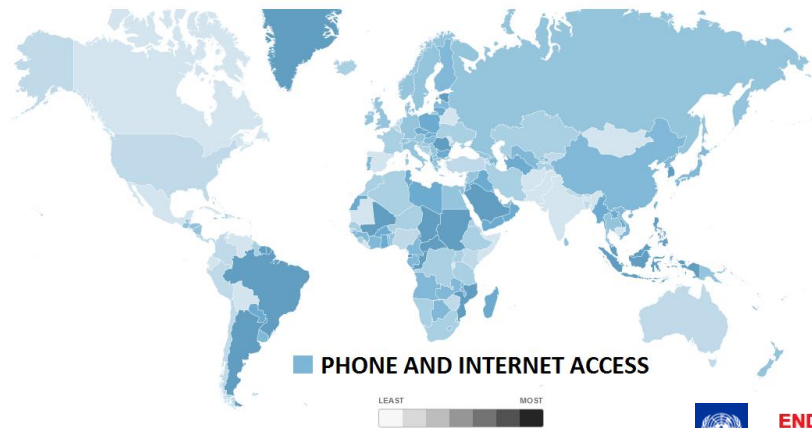

MY World Global Results

Heat Map for votes on "Reliable Energy at Home"

The Global Conversation shows the strong relationship between Cooperation and Development. There is also a strong connection between Sustainability, Partnerships, Local Issues, Trade, and Cooperation.

The Equator Initiative dataset shows award-winning sustainable development solutions from local communities. Environmental Conservation, Poverty, Women, Agriculture, and Biodiversity are key issues strongly connected to Cooperation in the implementation of solutions at the local level.

World Map of Post-2015 Conversations on Twitter

The World Map of Twitter Conversations shows a real-time breakdown of online twitter activity around "Phone and Internet Access" in the context of the Post-2015 Agenda. The database examines real-time global twitter posts and presents the results against the each of the sixteen MY World priorities.