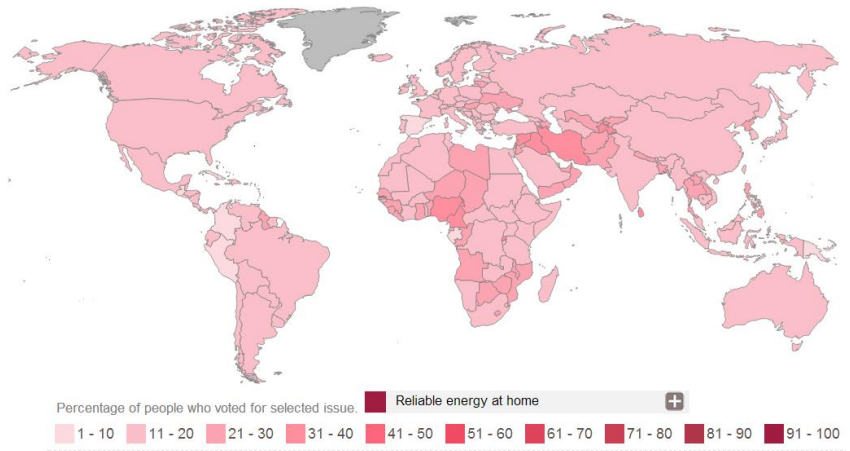

MY World Global Results

Heat Map for votes on "Reliable Energy at Home"

The Global Conversation shows the strong relationship between Cooperation and Development. There is also a strong connection between Sustainability, Partnerships, Local Issues, Trade, and Cooperation.

The Equator Initiative dataset shows award-winning sustainable development solutions from local communities. Environmental Conservation, Poverty, Women, Agriculture, and Biodiversity are key issues strongly connected to Cooperation in the implementation of solutions at the local level.

World Map of Post-2015 Conversations on Twitter

The World Map of Twitter Conversations shows a real-time breakdown of online twitter activity around "Phone and Internet Access" in the context of the Post-2015 Agenda. The database examines real-time global twitter posts and presents the results against the each of the sixteen MY World priorities.