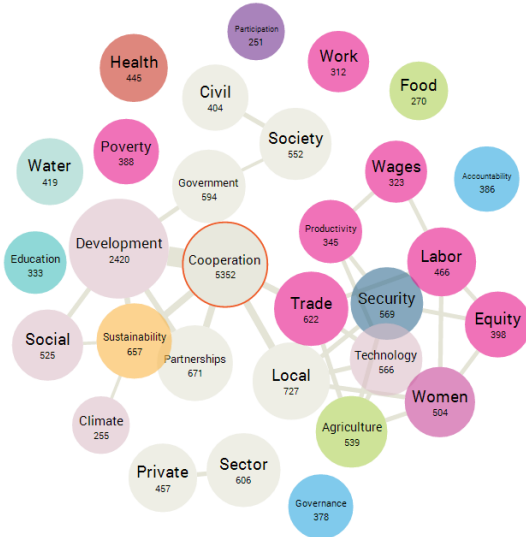

MY World Global Results

Heat Map for votes on "Reliable Energy at Home"

The Global Conversation shows the strong relationship between Cooperation and Development. There is also a strong connection between Sustainability, Partnerships, Local Issues, Trade, and Cooperation.

The Equator Initiative dataset shows award-winning sustainable development solutions from local communities. Environmental Conservation, Poverty, Women, Agriculture, and Biodiversity are key issues strongly connected to Cooperation in the implementation of solutions at the local level.

World Map of Post-2015 Conversations on Twitter

The World Map of Twitter Conversations shows a real-time breakdown of online twitter activity around "Phone and Internet Access" in the context of the Post-2015 Agenda. The database examines real-time global twitter posts and presents the results against the each of the sixteen MY World priorities.