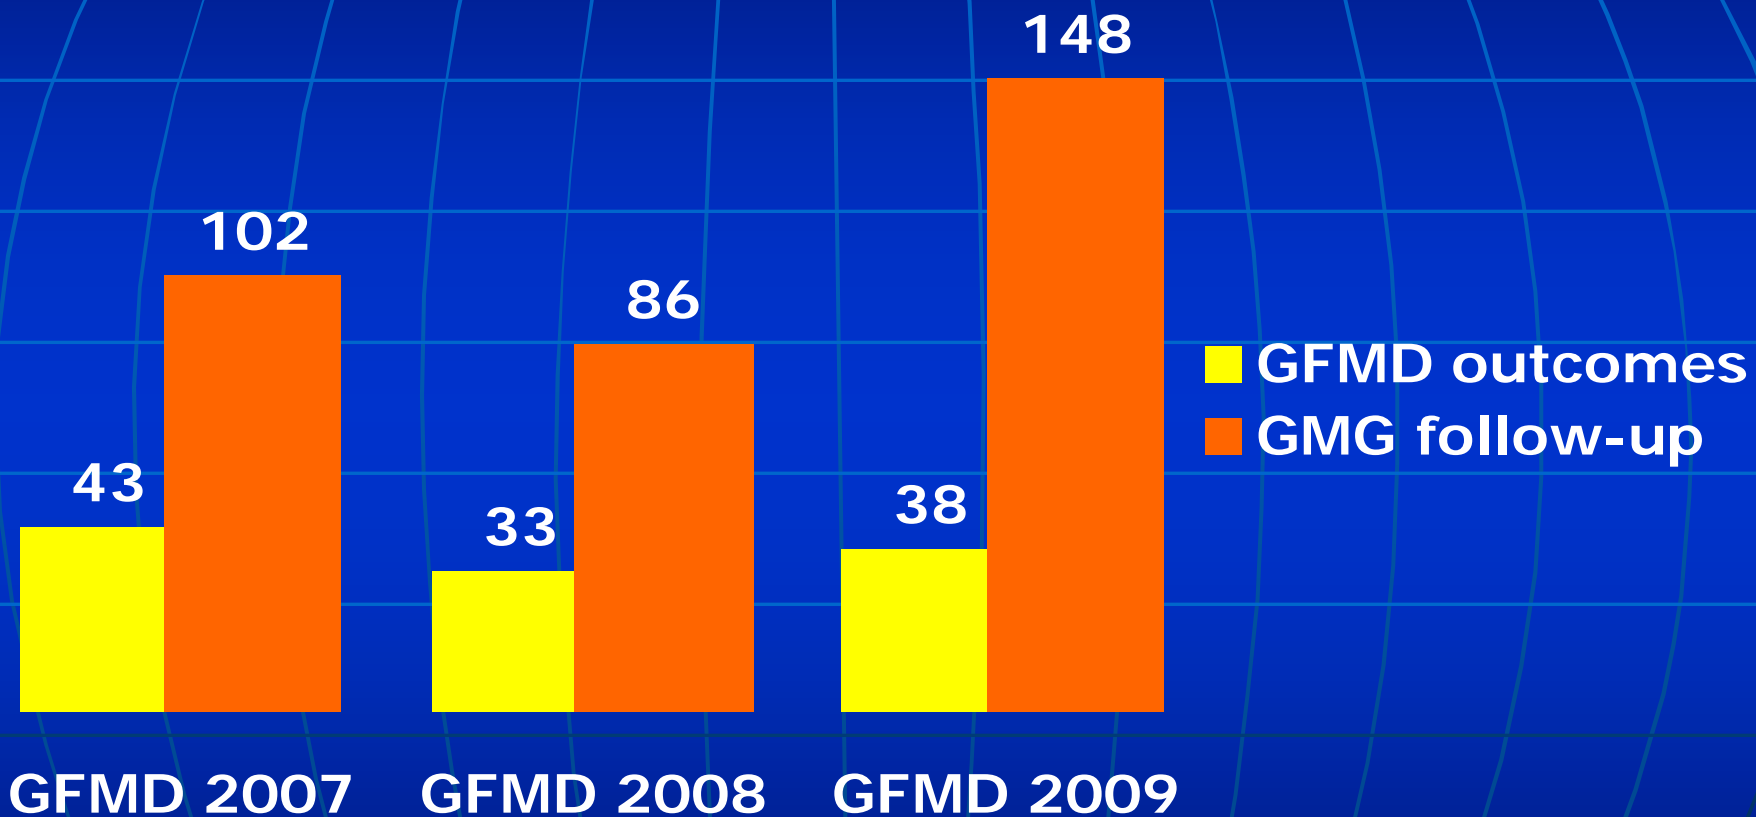

Number of international migrants

Millions

Number of international migrants (millions)

Increase in the number of international migrants (millions)

International migrants by origin in 2010 (millions)

■ Born in developing countries

Ratification of instruments related to international migration

- Refugee Convention 1951
- Refugee Protocol 1967
- Migrant Worker Convention 1990
- ILO Convention Migration for Employment 1949
- ILO Convention Migrant Workers 1975
- Human Trafficking Protocol 2000
- Migrant Smuggling Protocol 2000

Multilateral assistance for international migration and development has been growing

Ascends to \$US 250 billion

Major donors:

The European Commission

Spain

United Kingdom

United States

Global Forum on Migration and Development Follow-up by Global Migration Group

**Average number of activities by GMG members:
2.4 in 2007, 2.6 in 2008 and 3.9 in 2009.**

Upcoming events

- **Informal thematic debate on international migration and development (19 May 2011)**
- **High-level Dialogue on International Migration and Development (second half of 2013)**