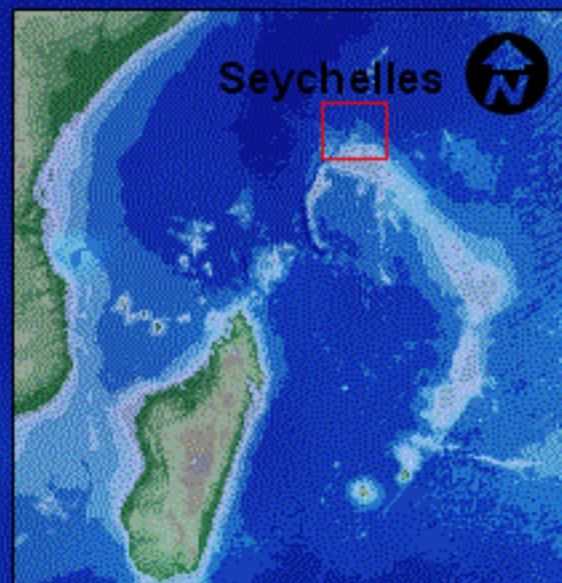

52

53

54

Extended Continental Shelf Area
(Approx: 22,143 km²)

52

53

54

Mercator Projection
WGS84 Datum
(Central Meridian 0, Origin Latitude 0)

1:400,000

Republic of Seychelles

Legend

-  **Extended Continental Shelf Area**
-  **Exclusive Economic Zone of the Republic of Seychelles**
-  **2500m Isobath**