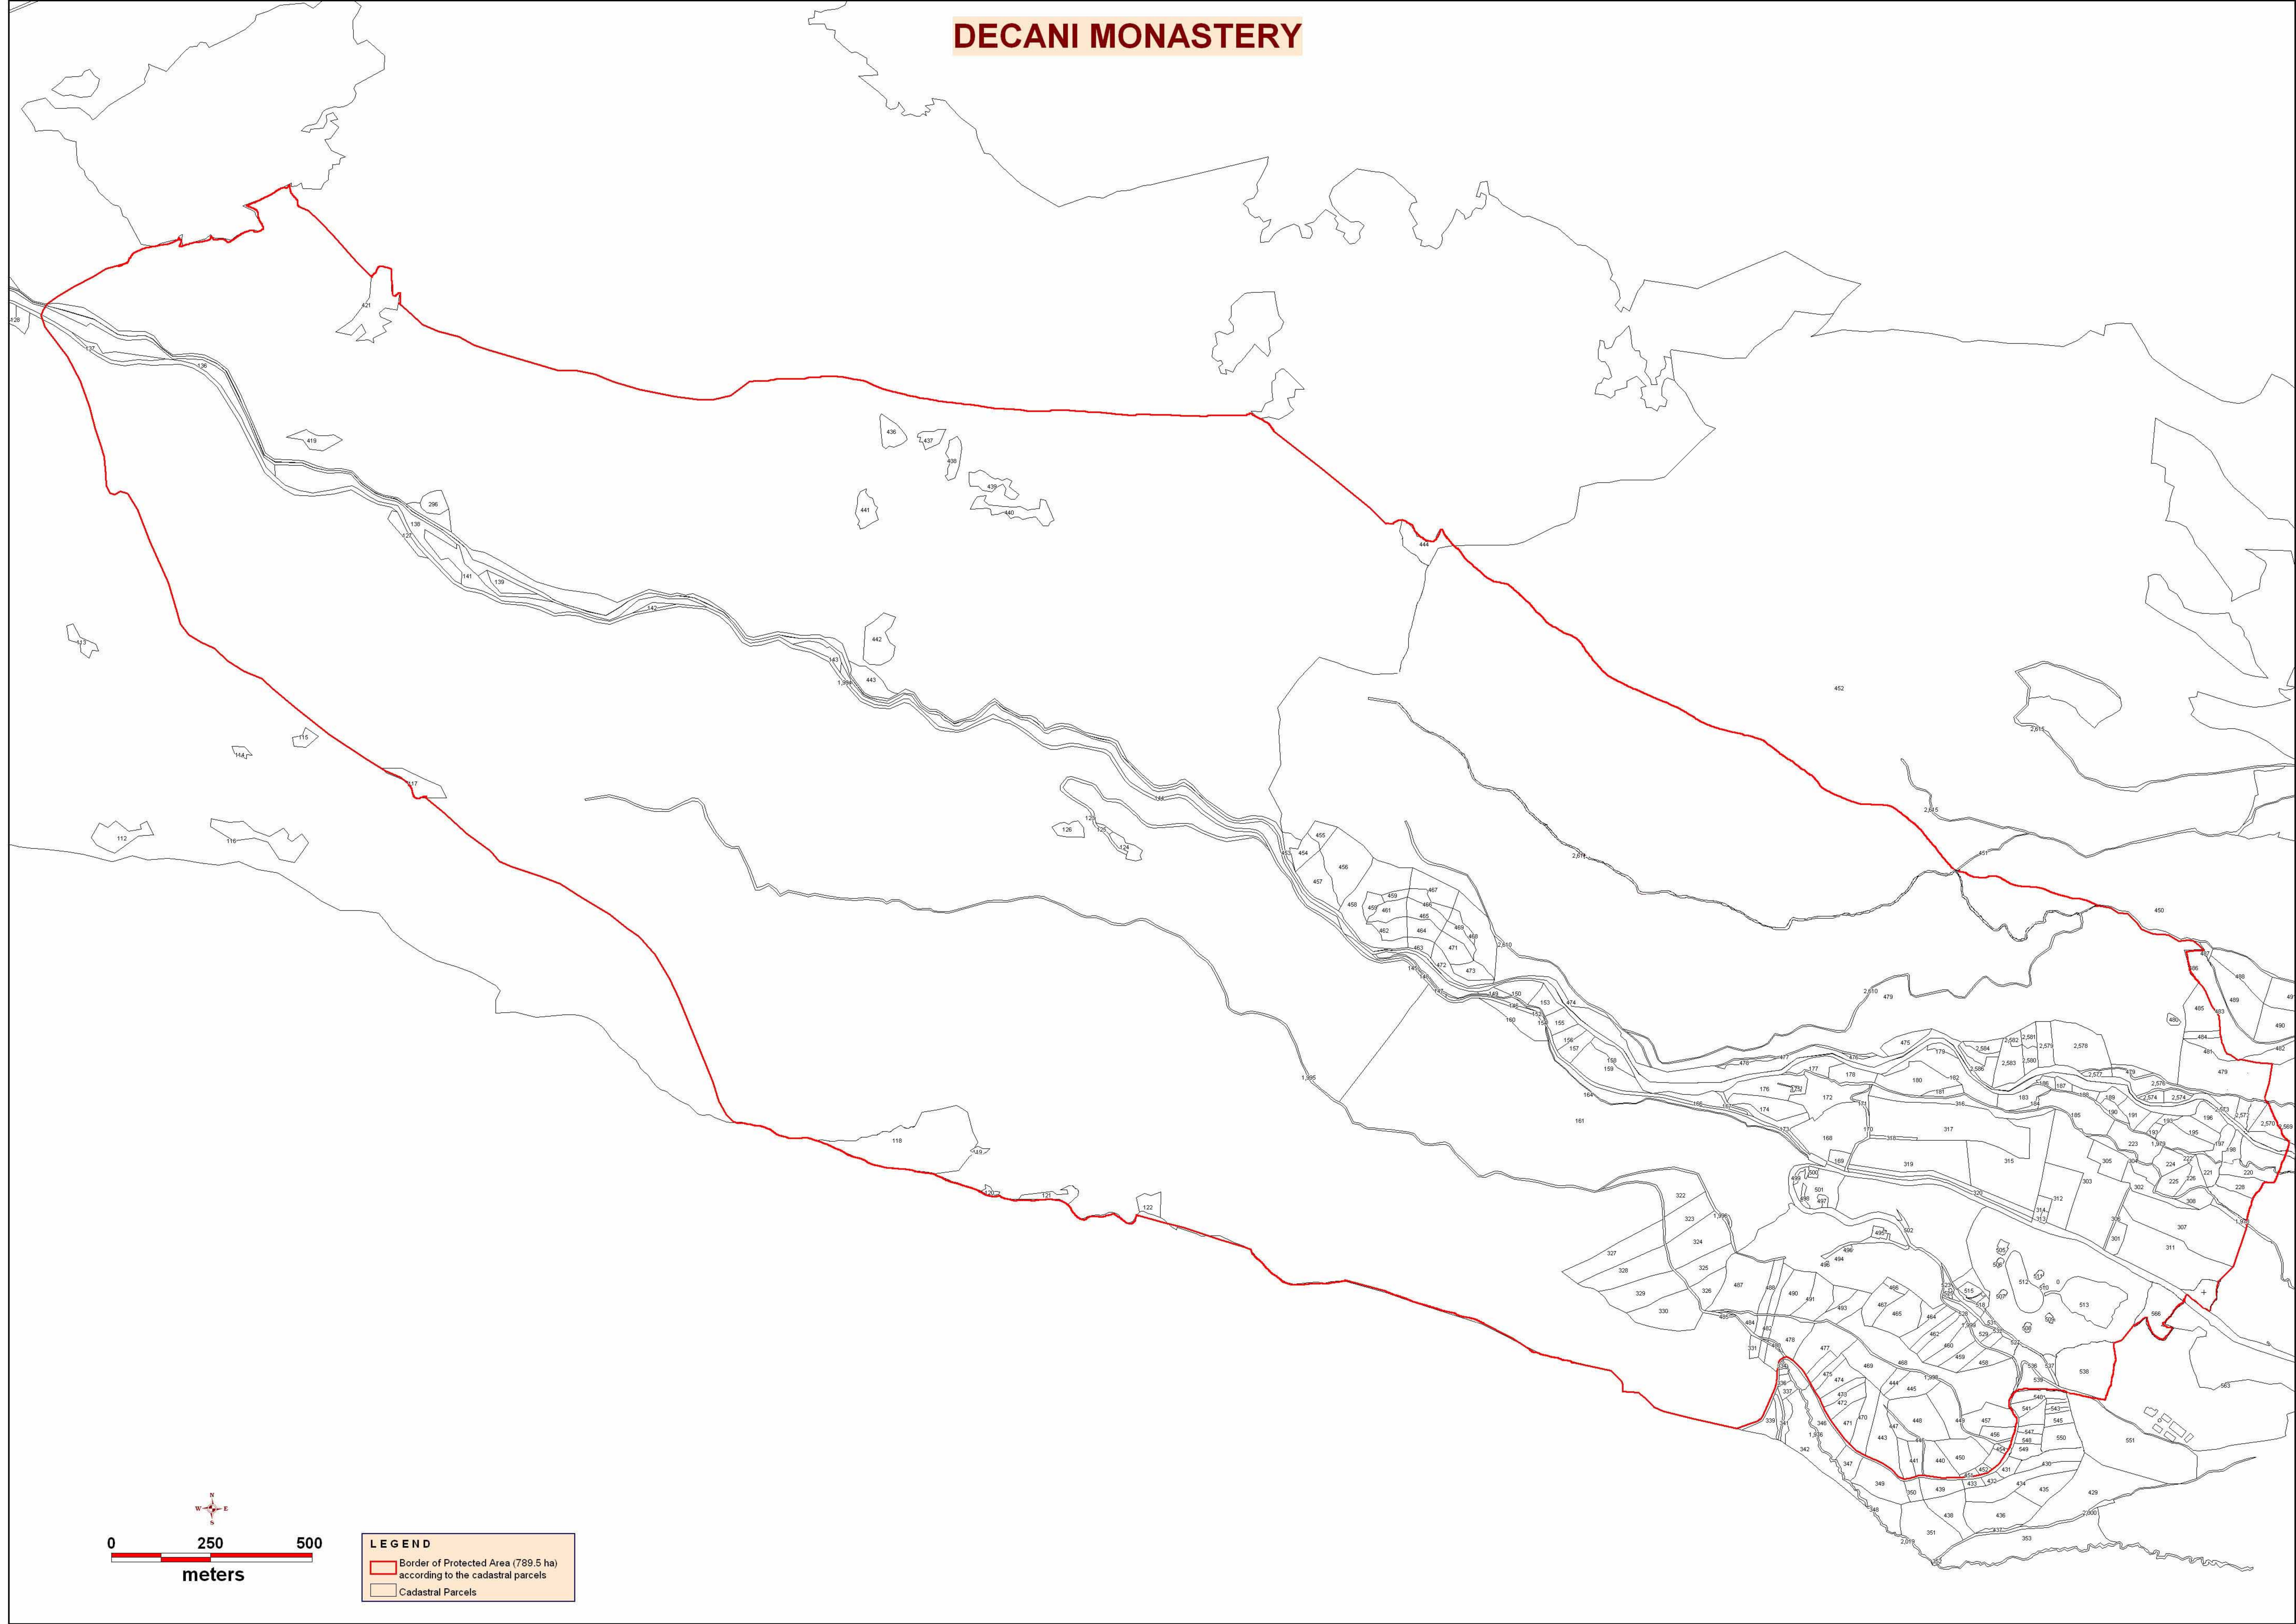

# DECANI MONASTERY

LEGEND	
	Border of Protected Area (789.5 ha) according to the cadastral parcels
	Cadastral Parcels