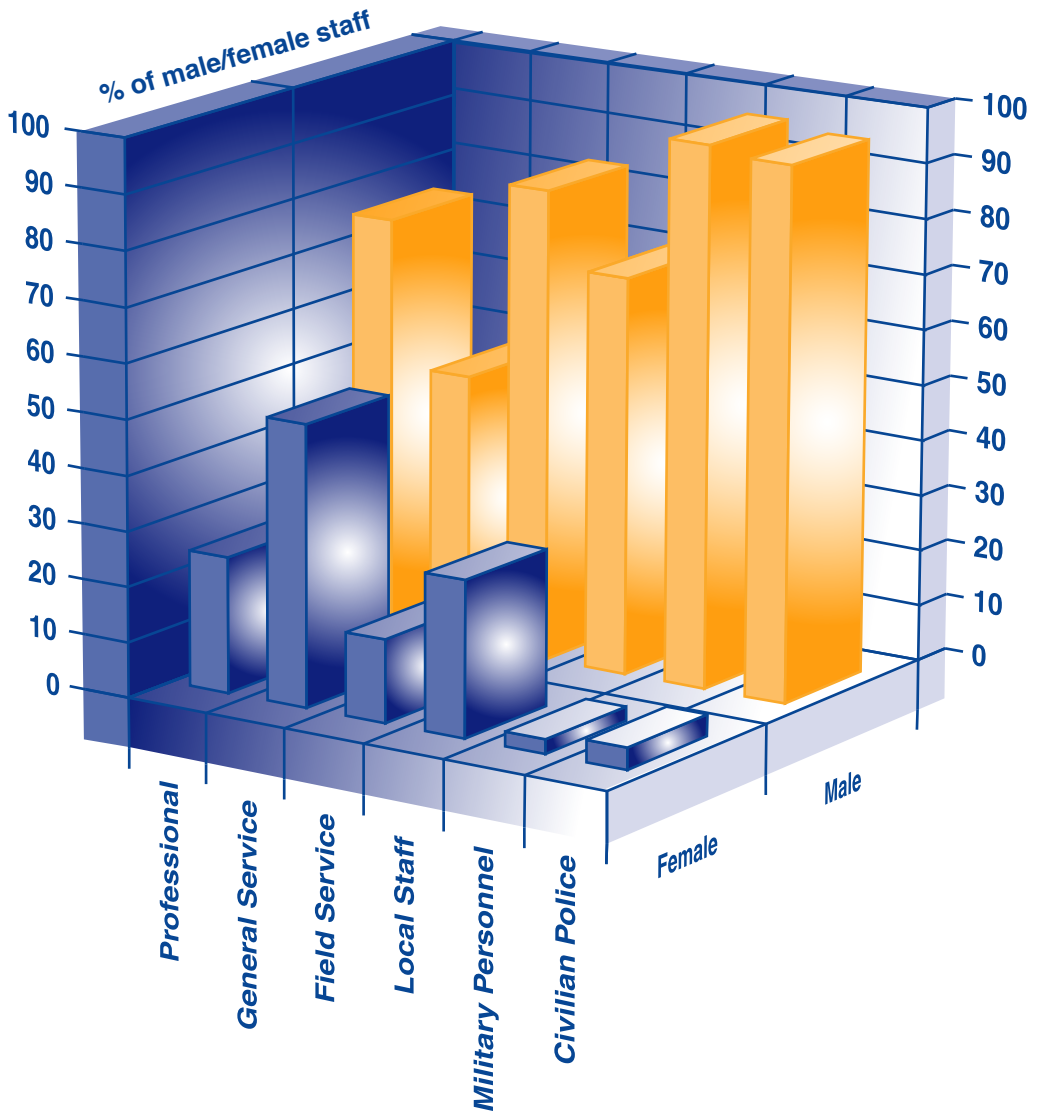

Percentages of male and female staff serving in peacekeeping operations as at 30 April 2000

	Professional	General Service	Field Service	Local Staff	Military Personnel	Civilian Police
Female	24.5	50.9	15.0	28.2	2.6	3.9
Male	75.4	49.1	85.0	71.6	97.4	96.0