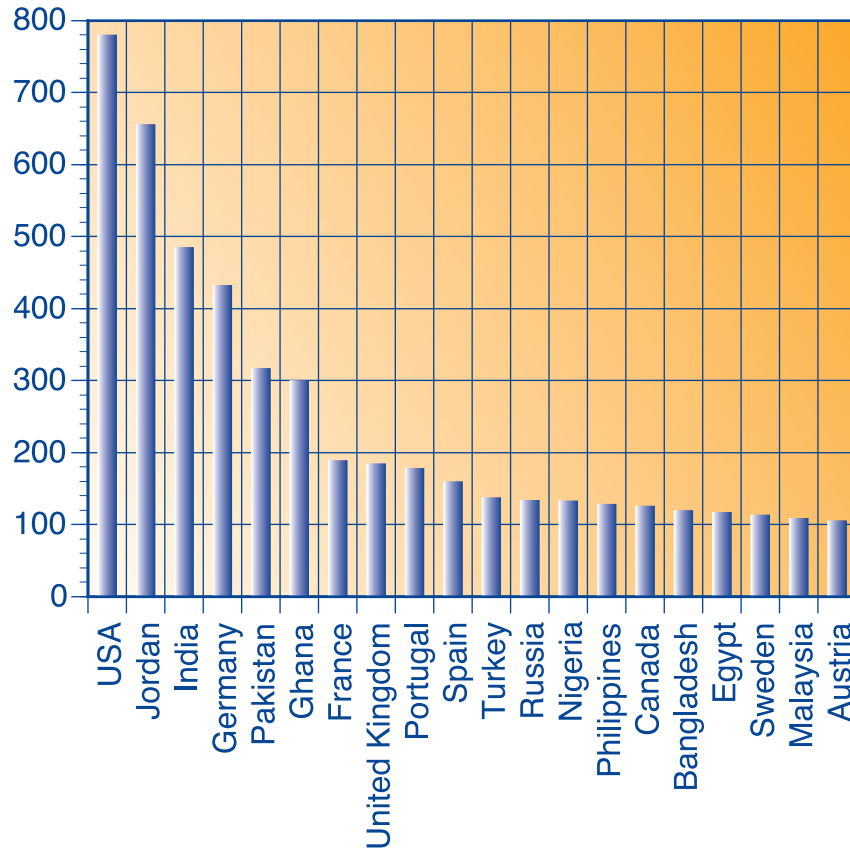

**Civilian police contributions:
Monthly averages of the top twenty contributors
for the period from 1 January 2000 to 30 November 2000**

USA	Jordan	India	Germany	Pakistan	Ghana	France	United Kingdom	Portugal	Spain
780	656	485	433	317	300	189	185	179	160
Turkey	Russia	Nigeria	Philippines	Canada	Bangladesh	Egypt	Sweden	Malaysia	Austria
138	134	133	129	126	120	117	114	109	106