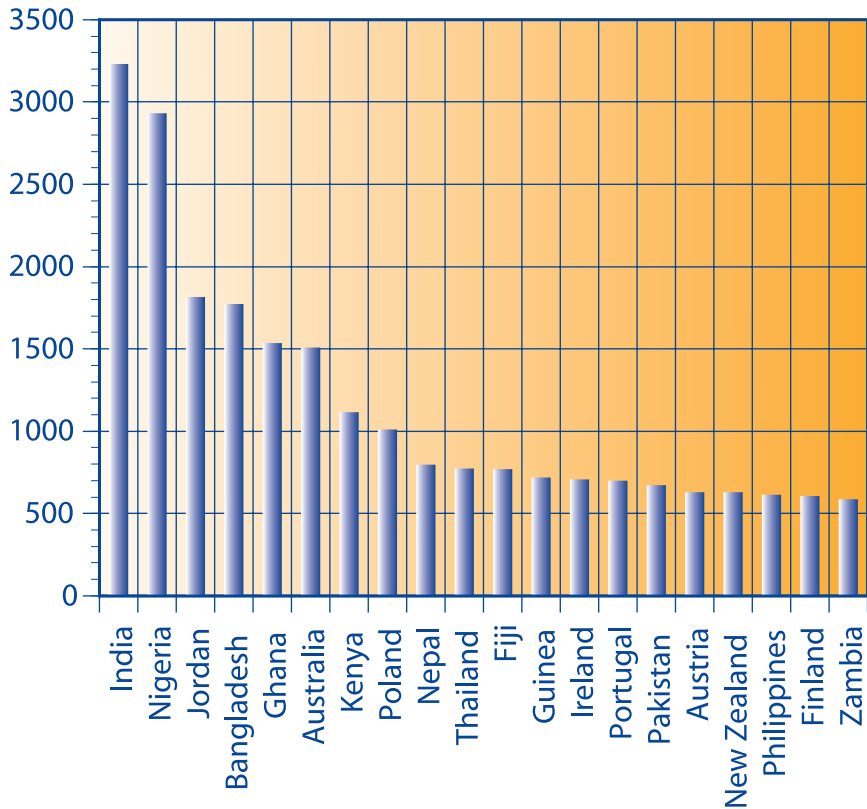

**Military personnel contributions:
Monthly averages of the top twenty contributors □
for the period from 1 January 2000 to 30 November 2000**

India	Nigeria	Jordan	Bangladesh	Ghana	Australia	Kenya	Poland	Nepal	Thailand
3233	2931	1816	1774	1534	1510	1117	1010	797	775
Fiji	Guinea	Ireland	Portugal	Pakistan	Austria	New Zealand	Philippines	Finland	Zambia
770	720	709	701	673	630	628	615	608	587

88 countries contributed military and civilian police personnel as at 30 November 2000.