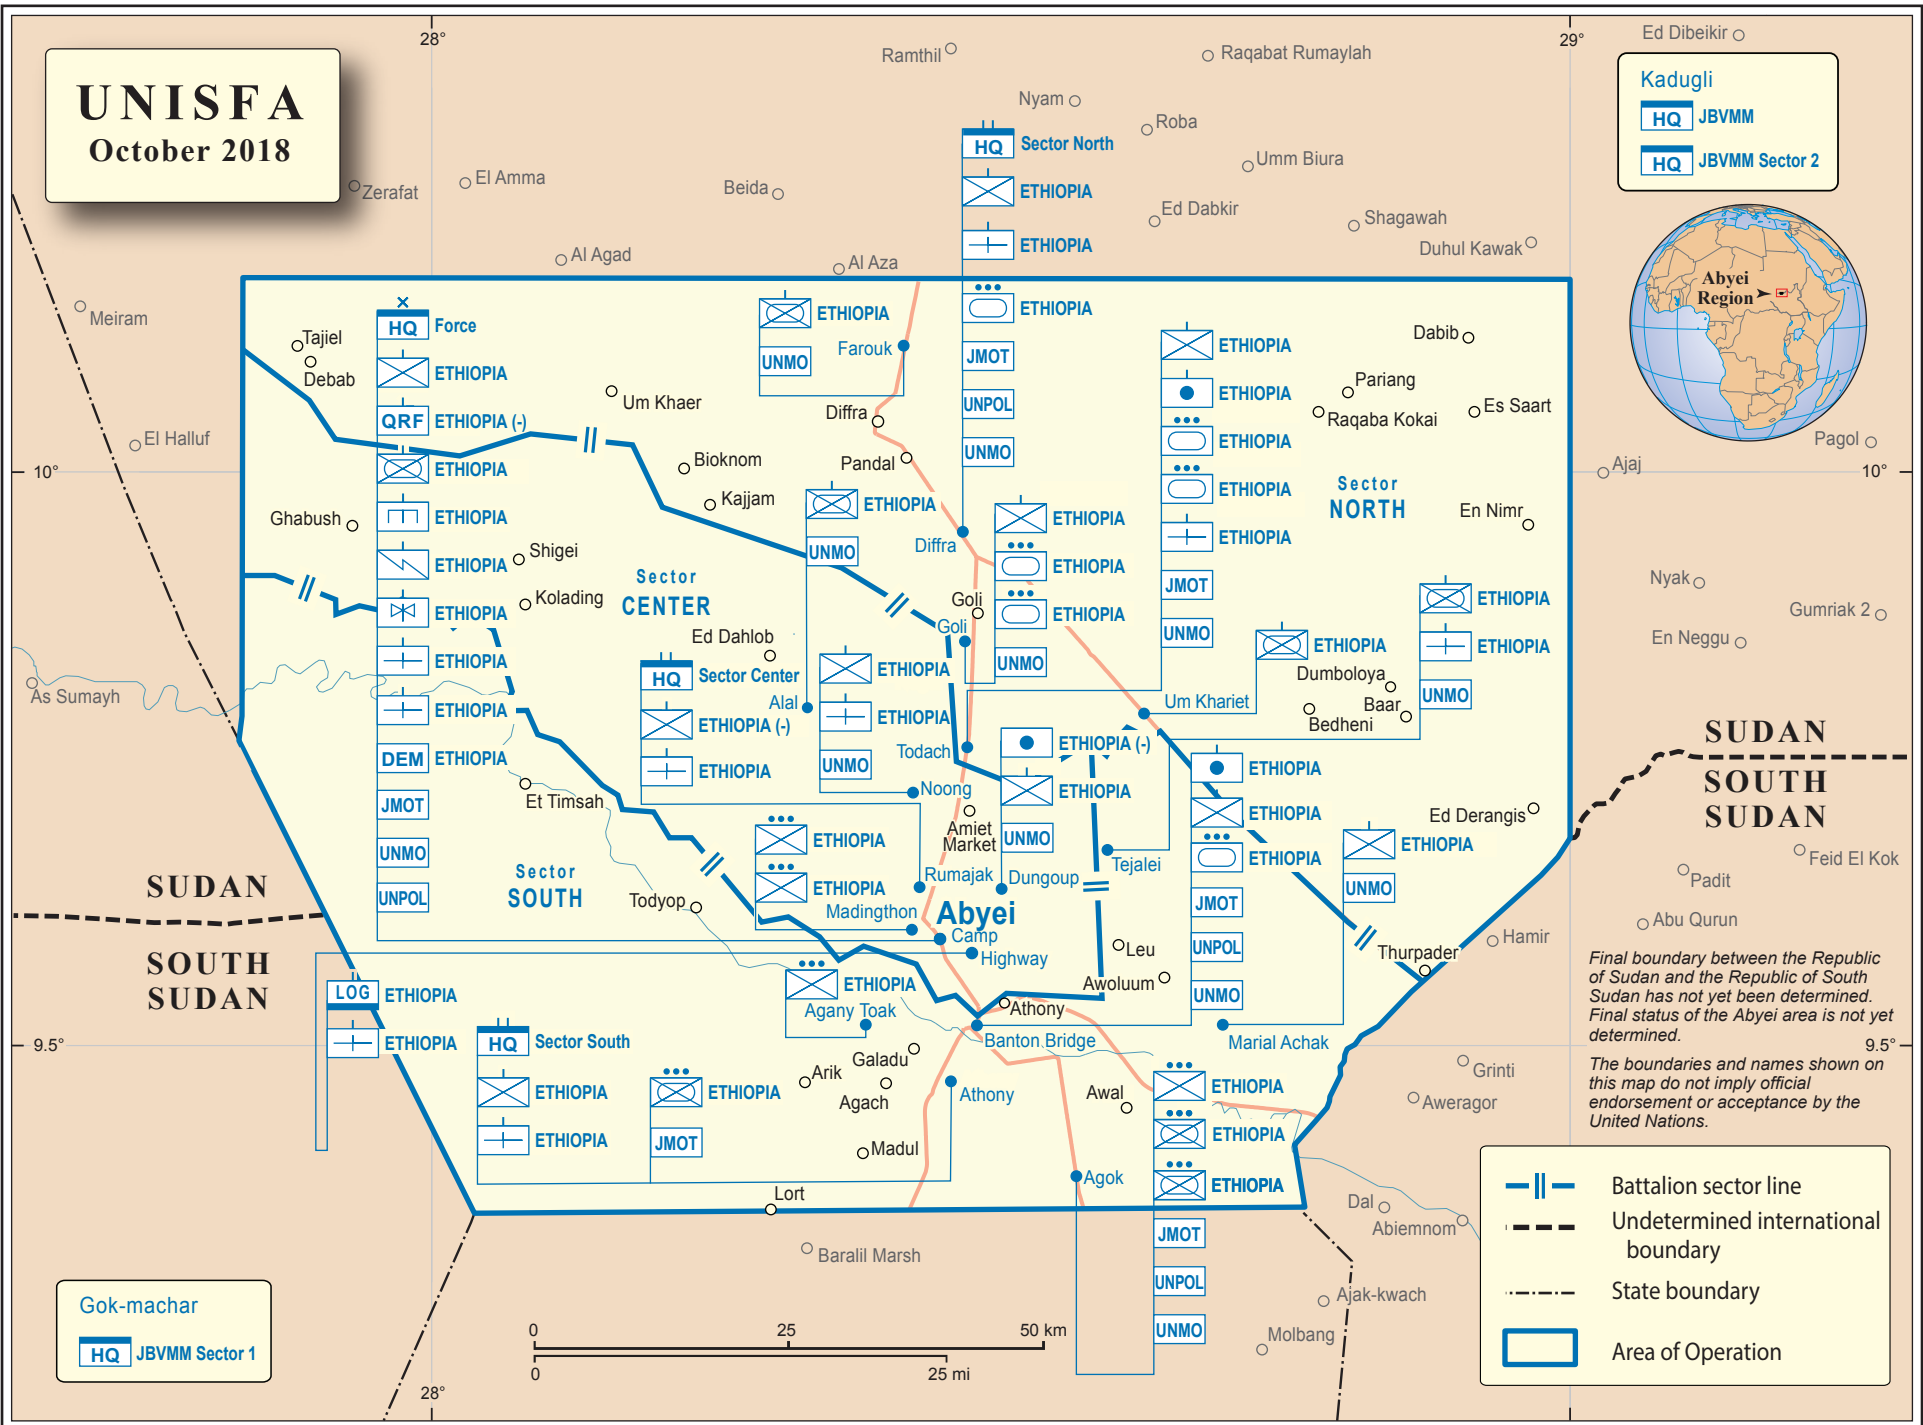

UNISFA

October 2018

Kadugli

HQ JBVM

HQ JBVM Sector 2

Final boundary between the Republic of Sudan and the Republic of South Sudan has not yet been determined. Final status of the Abyei area is not yet determined.

The boundaries and names shown on this map do not imply official endorsement or acceptance by the United Nations.

- Battalion sector line
- Undetermined international boundary
- State boundary
- Area of Operation

Gok-machar
HQ JBVM Sector 1