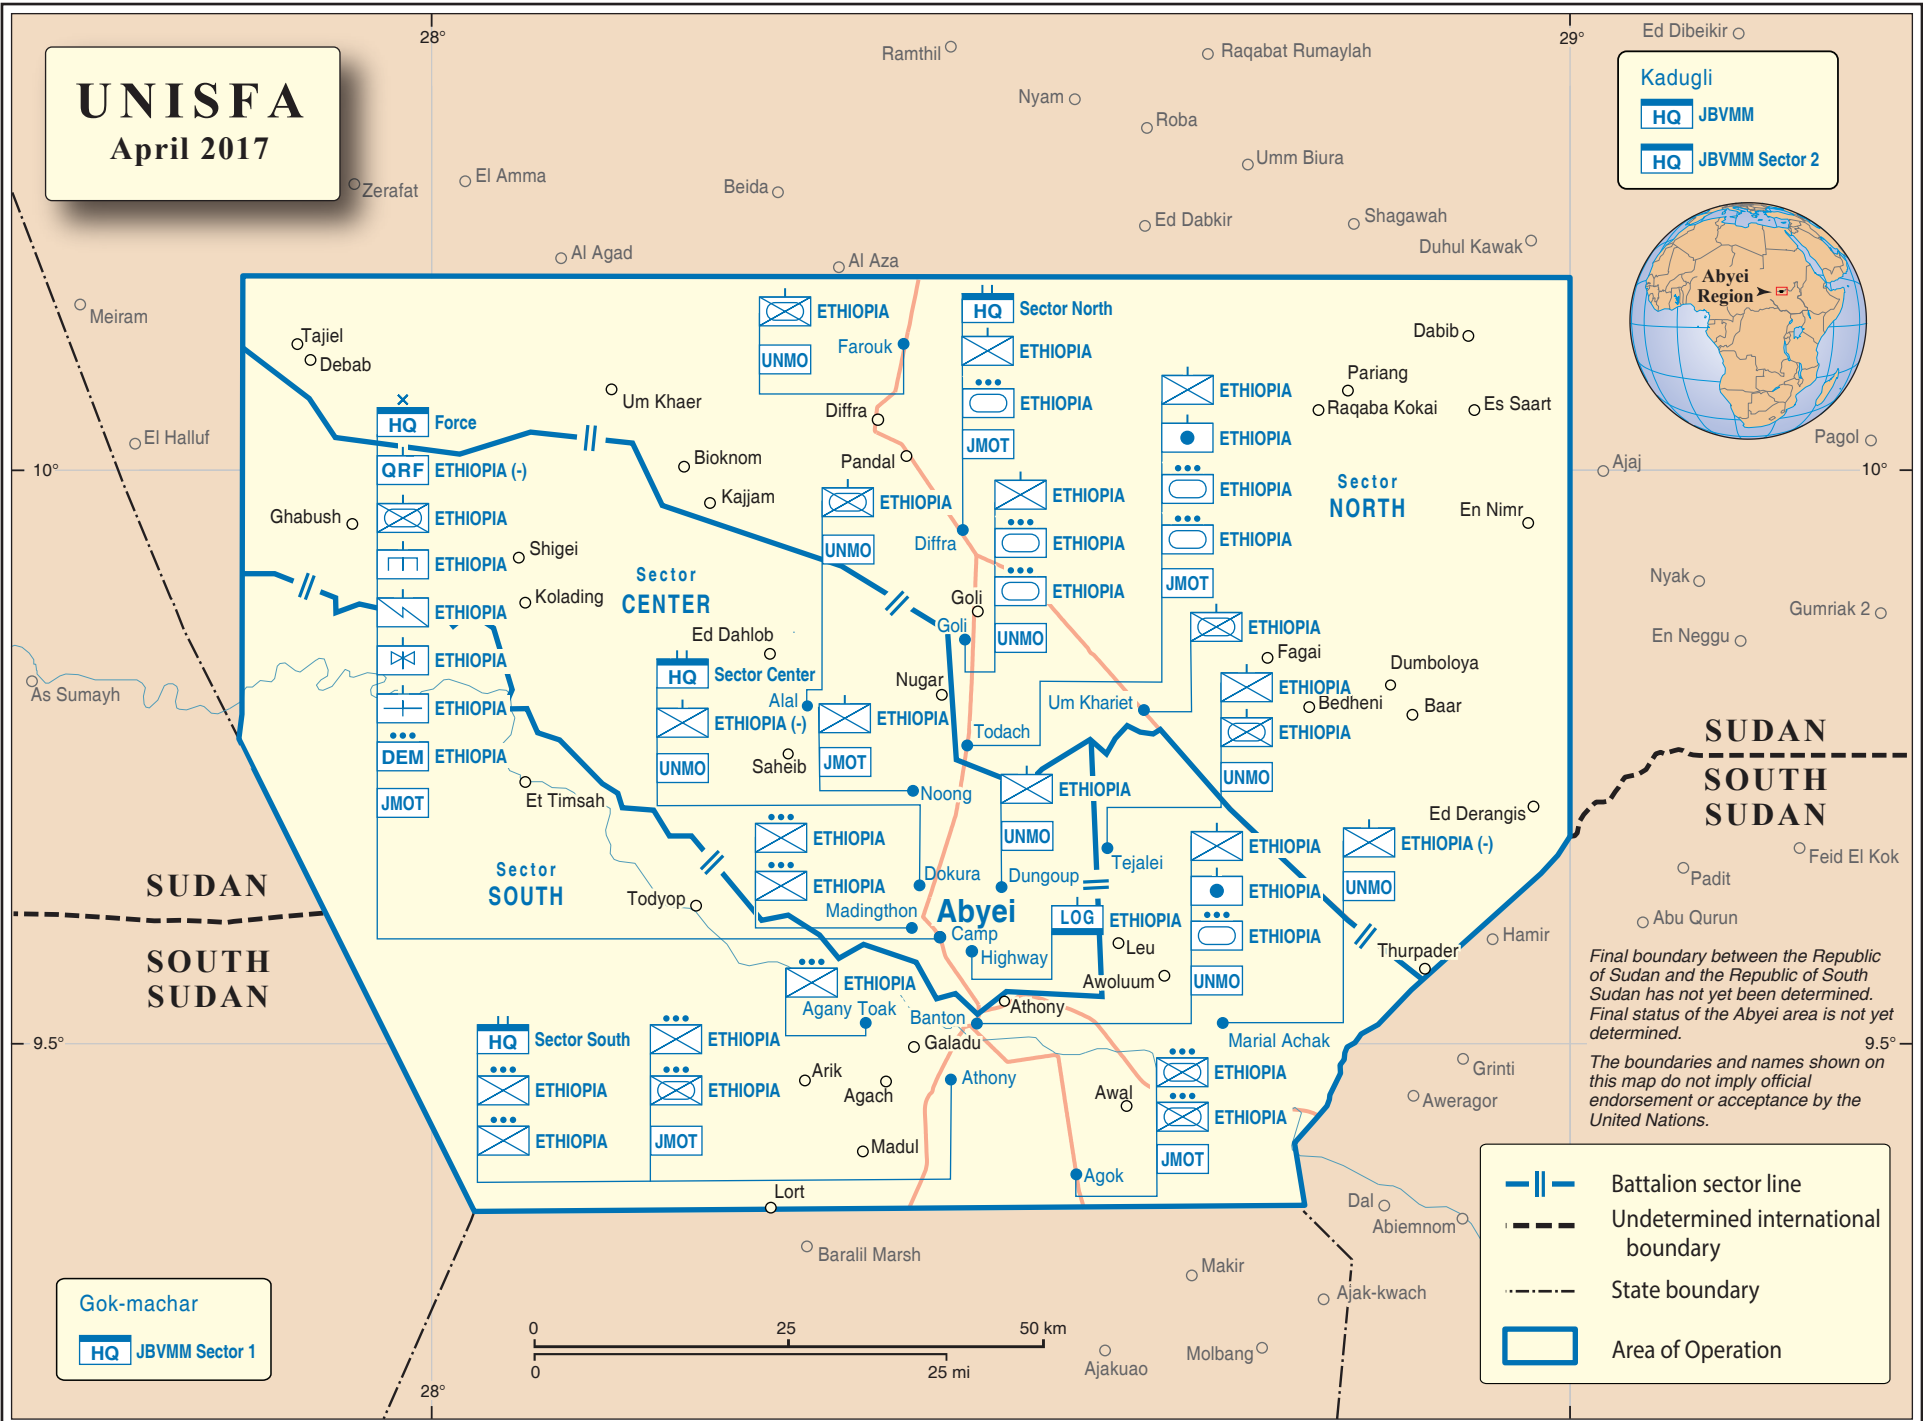

UNISFA

April 2017

Kadugli
HQ JBVM
HQ JBVM Sector 2

Final boundary between the Republic of Sudan and the Republic of South Sudan has not yet been determined. Final status of the Abyei area is not yet determined.

The boundaries and names shown on this map do not imply official endorsement or acceptance by the United Nations.

- Battalion sector line
- Undetermined international boundary
- State boundary
- Area of Operation

Gok-machar
HQ JBVM Sector 1