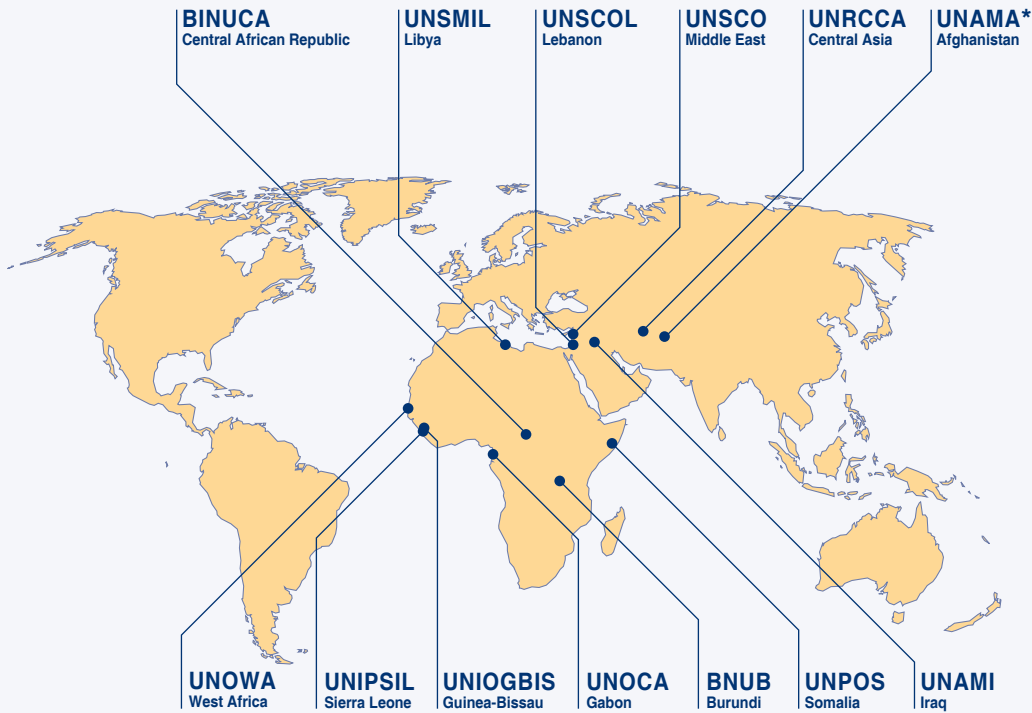

## ONGOING POLITICAL AND PEACEBUILDING MISSIONS

Map No. 4147 Rev. 37(E) UNITED NATIONS  
October 2011

\* Mission directed and supported by the  
Department of Peacekeeping Operations

Department of Field Support  
Cartographic Section

<b>BINUB</b>	United Nations Integrated Office in Burundi	established:2007
<b>BINUCA</b>	United Nations Integrated Peacebuilding Office in the Central African Republic	established:2009
<b>UNAMA</b>	United Nations Assistance Mission in Afghanistan	established:2002
<b>UNAMI</b>	United Nations Assistance Mission for Iraq	established:2003
<b>UNIOGBIS</b>	United Nations Integrated Peacebuilding Office in Guinea-Bissau	established:2010
<b>UNIPSIL</b>	United Nations Integrated Peacebuilding Office in Sierra Leone	established:2008
<b>UNOCA</b>	United Nations Regional Office for Central Africa	established:2011
<b>UNOWA</b>	United Nations Office for West Africa	established:2000
<b>UNPOS</b>	United Nations Political Office for Somalia	established:1995
<b>UNRCCA</b>	United Nations Regional Centre for Preventive Diplomacy for Central Asia	established:2008
<b>UNSCO</b>	Office of the United Nations Special Coordinator for the Middle East Peace Process	established:1999
<b>UNSCOL</b>	United Nations Special Coordinator of the Secretary-General for Lebanon	established:2007
<b>UNSMIL</b>	United Nations Support Mission in Libya	established:2011